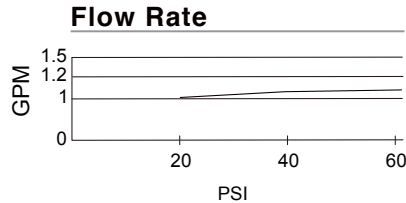

**SPECIFICATIONS**

**ANTIOCH™ TWO HANDLE MINI-WIDESPREAD LAVATORY FAUCET**

**Model**

D304122

**Description**

- Ceramic disc valve
- 5" high spout, 4 1/2" spout length, laminar flow
- 50/50 Touch down drain assembly
- 3 hole mount, 4" - 12" installation
- 1.2gpm (4.5L/min) maximum flow rate @60 psi
- Meets CEC Requirement