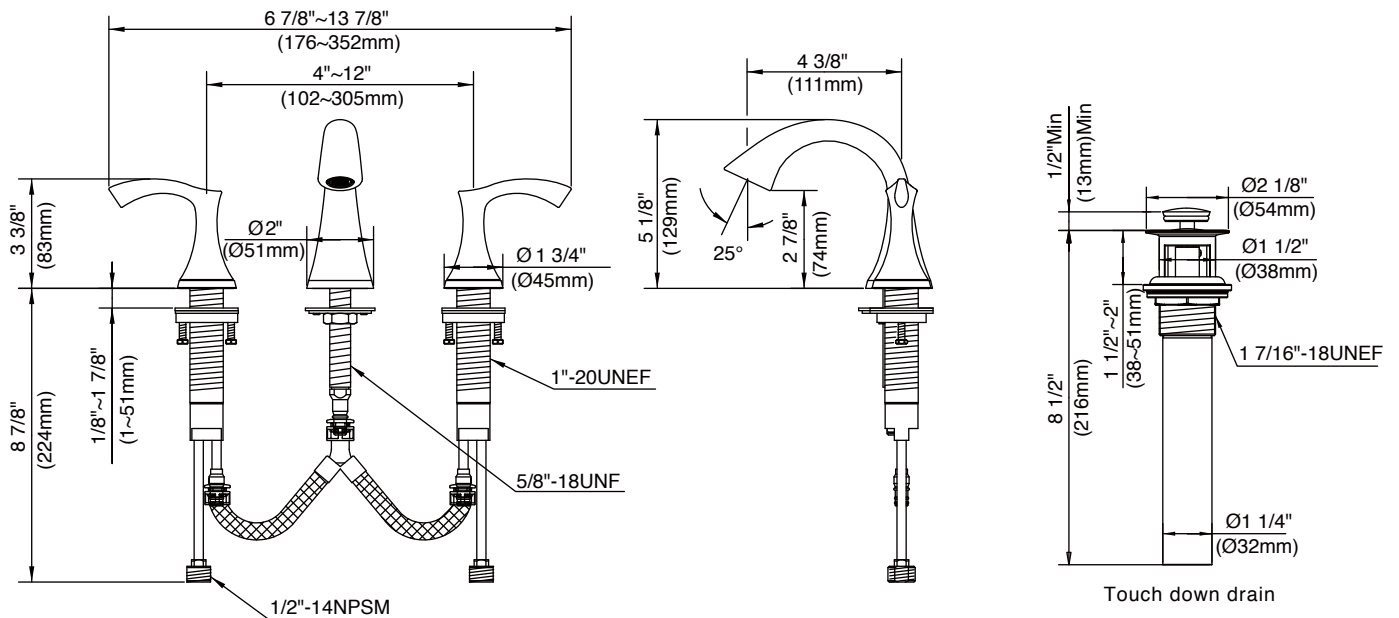

Submittal Information:

Job Name: _____
Contractor: _____

Location: _____
Contact #: _____