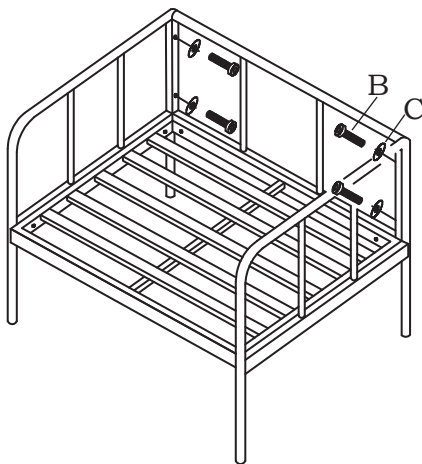

ITEM NAME/NOM D'ITEM: CANCUN ARM CHAIR

ITEM # /NO. ITEM: 703965/703967

PARTS LIST/LISTE DES PIÈCES

(1)	(3)	(5)	(8)
			A. M6x25mm x6
x1	x1	x1	B. M6x35mm x4
(2)	(4)		C. Φ10x1.0mm x10
		x1	D. 4mm x1
x1	x1	(7)	
		x2	

ASSEMBLY INSTRUCTIONS/INSTRUCTIONS D'ASSEMBLAGE

I

To install the chair, please tighten the screws in 80% first, after installing all the screws, make sure the chair is balanced and re-tighten the screws completely.

II

III