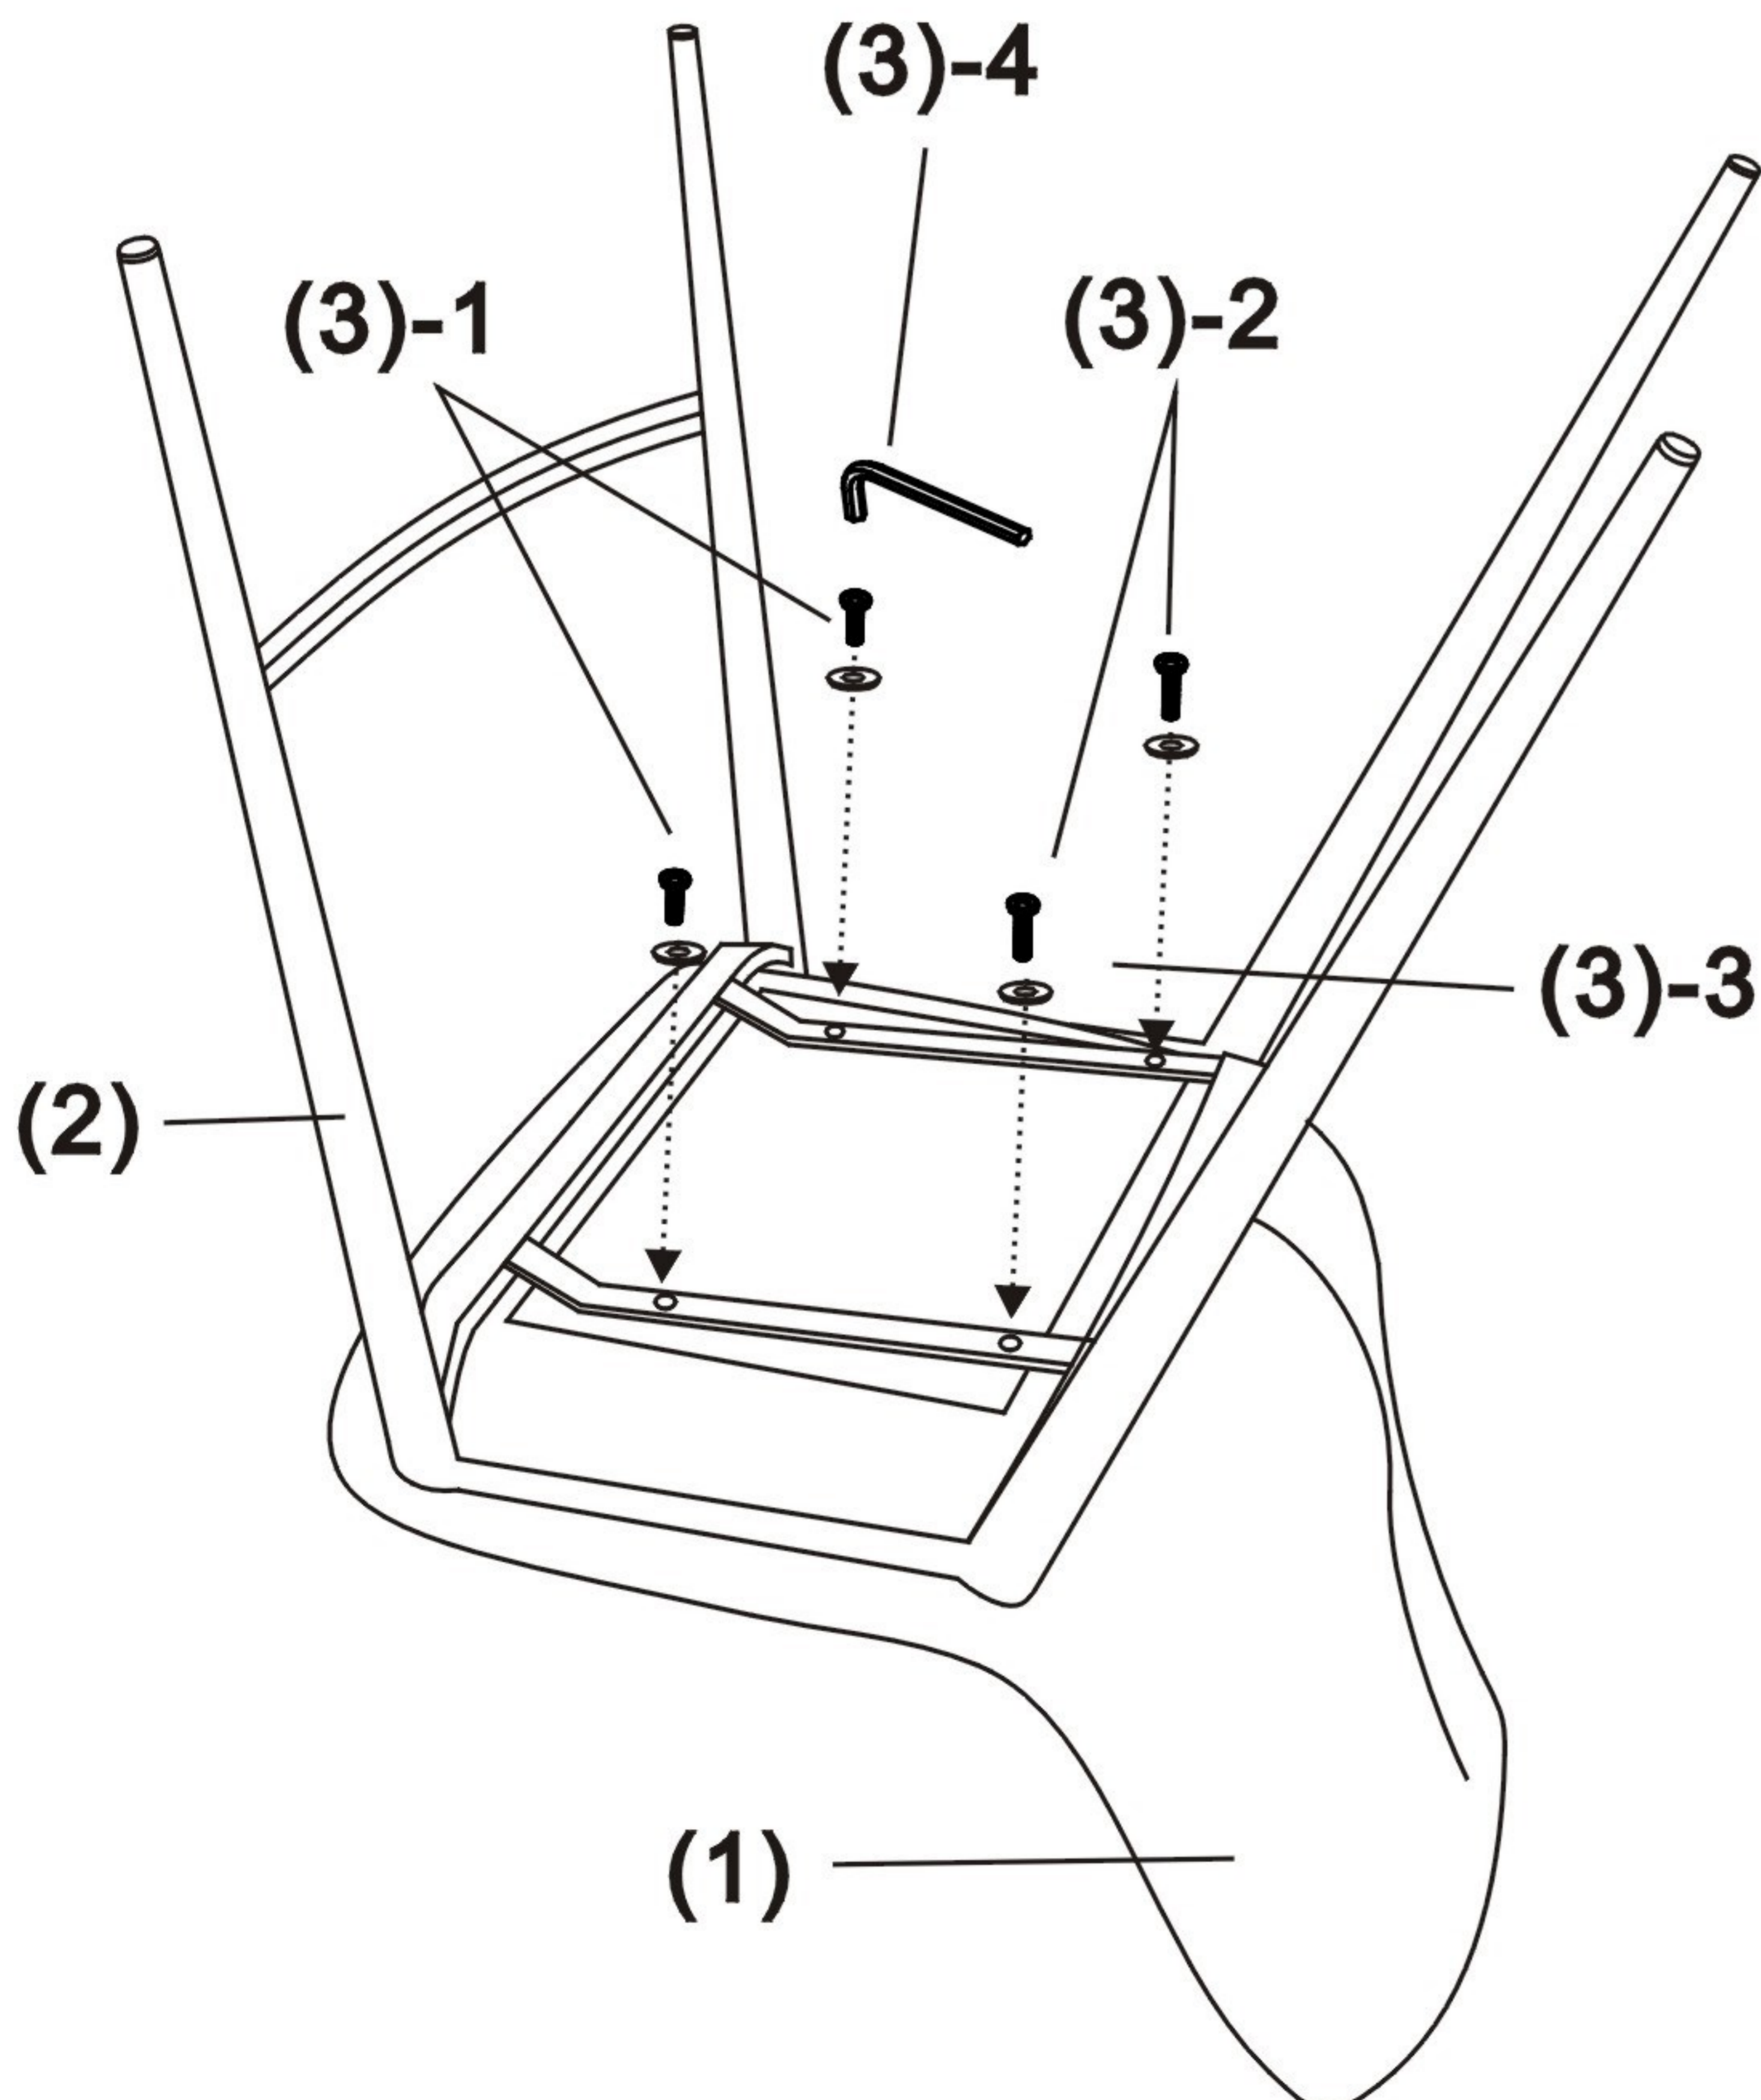

ITEM NAME /NOM D' ITEM:MAGNUS COUNTER CHAIR

ITEM # /NO. ITEM: 101408 (WHITE&BRUSED SS)

101409 (BLACK&BRUSED SS)

101410 (GRAY&WALNUT)

Enquiry:parts@zuomod.com

PART LIST/Liste des pièces

(1)	(2)	(3)
 X1	 X1	1. X2 M4*25mm 2. X2 M4*30mm 3. X4 4. X1

INSTRUCTION

A

B