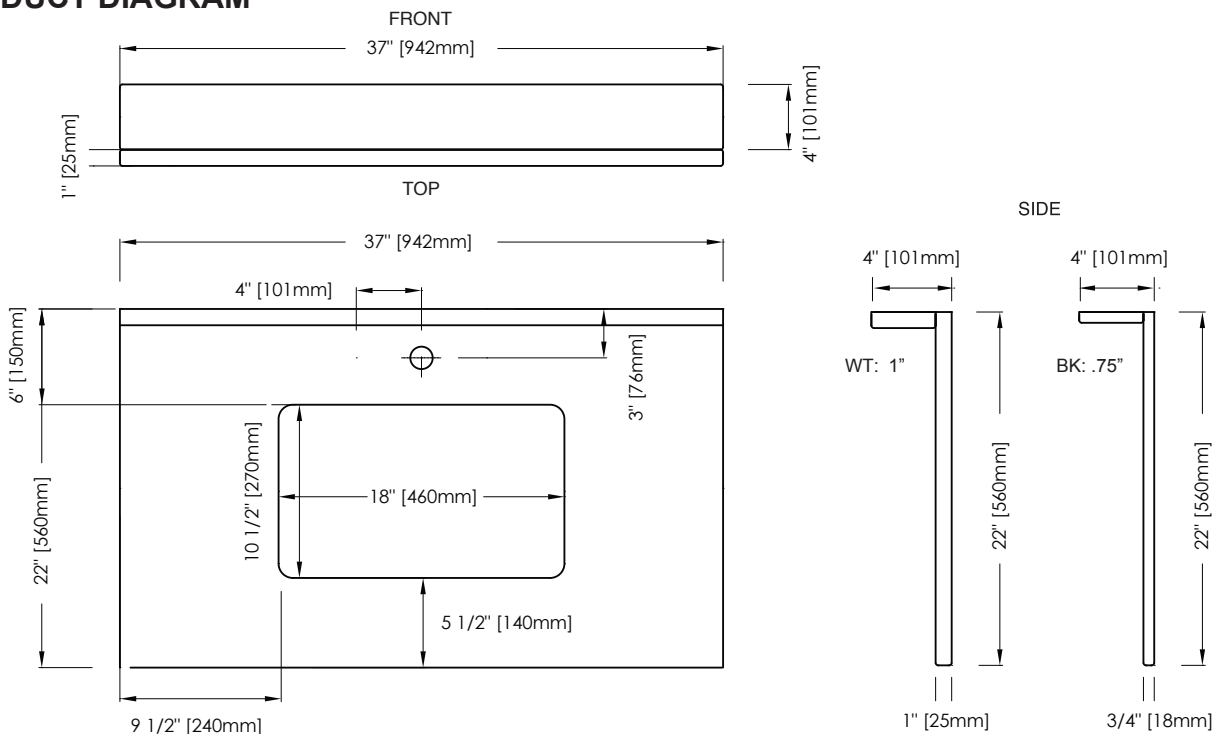

PRODUCT DIAGRAM

Clean the vanity top with a soft cloth and a mild cleanser.