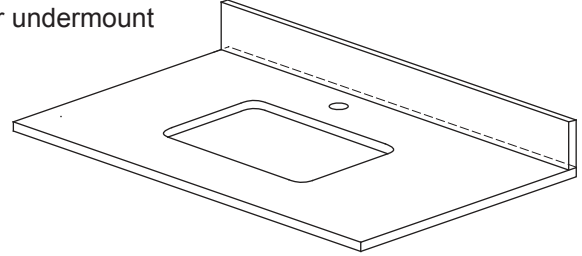

FEATURES

- Natural White Carrara Marble or Black Granite
- Natural surface variations and markings
- Available in three standard sizes 25", 31", and 37" sizes
- Top pre-cut for single-hole faucet and CUM198RWT rectangular undermount
- Backsplash included

COLORS / FINISHES

- BK: Black Granite
- WT: White Carrara Marble

NOMINAL DIMENSIONS

- 37" Width x 22" Depth x .75" Thick (Black Granite Only)
- 37" Width x 22" Depth x 1" Thick

SPECIFIED MODEL

MODEL	DESCRIPTION	COLORS / FINISHES
GRUT37RBK-1	37" Stone VanityTop	<input type="checkbox"/> Black Granite
MAUT37RWT-1	37" Stone VanityTop	<input type="checkbox"/> White Carrara Marble