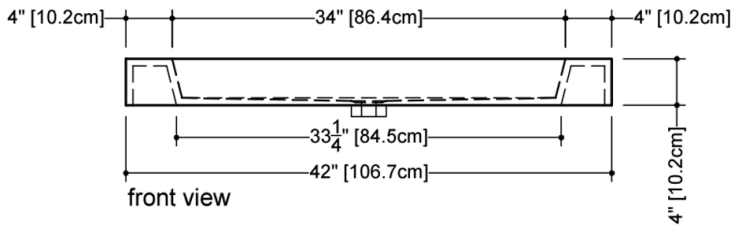

TECHNICAL DETAILS

- **Width:** 22"
- **Length:** 42"
- **Height:** 4"
- **Weight:** 45 lbs / 20 kg

plan view

front view

side view

VC 42

WETSTYLE cannot be held responsible for any technical errors and reserves the right to make revisions without notice. Approximate measurement. The manufacturer accepts 1/4" (6.35mm) variance.