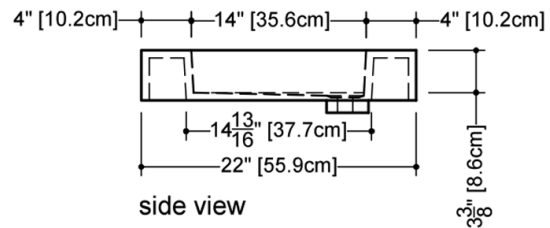

TECHNICAL DETAILS

- **Width:** 22"
- **Length:** 42"
- **Height:** 4"
- **Weight:** 45 lbs / 20 kg

plan view

front view

side view

VC 42

WETSTYLE cannot be held responsible for any technical errors and reserves the right to make revisions without notice. Approximate measurement. The manufacturer accepts 1/4" (6.35mm) variance.