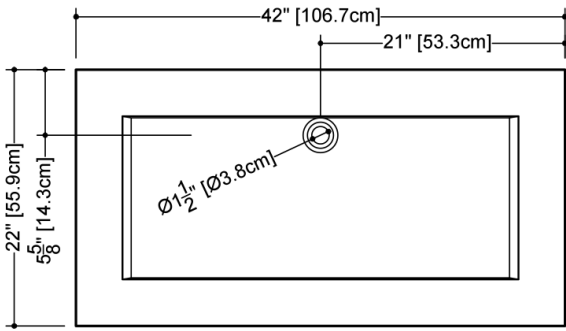

TECHNICAL DETAILS

- **Width:** 22"
- **Length:** 42"
- **Height:** 4"
- **Weight:** 45 lbs / 20 kg

plan view

front view

side view

VC 42

WETSTYLE cannot be held responsible for any technical errors and reserves the right to make revisions without notice. Approximate measurement. The manufacturer accepts 1/4" (6.35mm) variance.