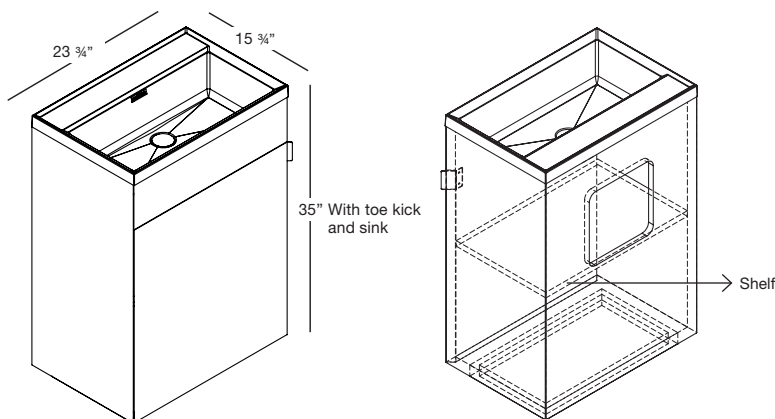

Stellé

Pedestal **STL 2416D** – With door – 23 ¾” length

inch 15 ¾ depth x 23 ¾ length x 35 height mm 400 x 603 x 889

Features

- All wood construction with natural wood veneer
- AWI rated level 5 marine grade finish for moisture resistance and durability (industry’s highest finishing class)
- Finished interior with one shelf (Fig. 1)
- Soft closing hinges
- Hand pull in solid stainless steel with a Matte Black powder-coated finish (Fig. 2)

Finishes and colors

- oak - natural/wenge/white/black/stone harbour grey/coffee bean/smoked
- walnut - natural / natural no calico / chocolate
- matte lacquer - white/black/stone harbour grey
- high gloss lacquer - white

Integrated countertop possibility sold separately

WETSTYLE cannot be held responsible for any technical errors and reserves the right to make revisions without notice.
Approximate measurement. The manufacturer accept ¼” (6.35mm) variance.