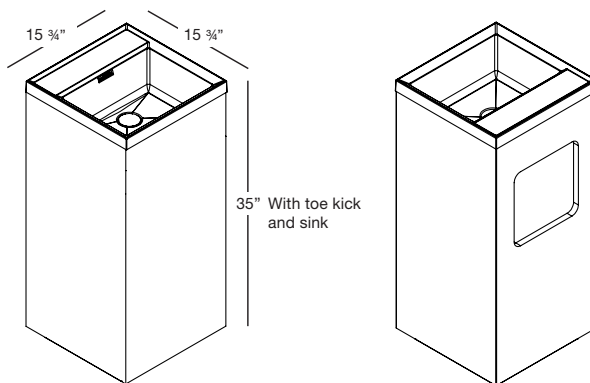

Stellé

Pedestal **STL 1616** – No door – 15 ¾" length

inch 15 ¾ depth x 15 ¾ length x 35 height mm 400 x 400 x 889

Features

- All wood construction with natural wood veneer
- AWI rated level 5 marine grade finish for moisture resistance and durability (industry's highest finishing class)

Integrated countertop possibility sold separately

VLBQS 16

VLBQS 816

WETSTYLE cannot be held responsible for any technical errors and reserves the right to make revisions without notice.

Approximate measurement. The manufacturer accept ¼" (6.35mm) variance.

www.WETSTYLE.COM - Montreal - Canada
Tel. 1 888.536.9001 - service@wetstyle.com

Stellé

Pedestal **STL 1616D** – With door – 15 ¾" length

inch 15 ¾ depth x 15 ¾ length x 35 height mm 400 x 400 x 889

Features