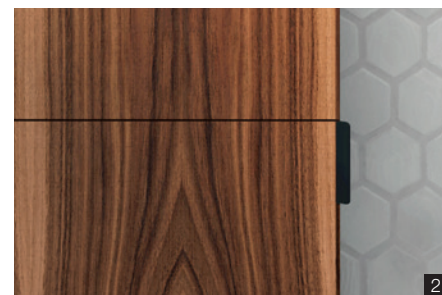

Stellé

Pedestal **STL 1812D** – With door – 17 ¾” length

inch 11 ¾ depth x 17 ¾ length x 35 height mm 298 x 451 x 889

Features

- All wood construction with natural wood veneer
- AWI rated level 5 marine grade finish for moisture resistance and durability (industry's highest finishing class)
- Finished interior with one shelf (Fig. 1)
- Soft closing hinges
- Hand pull in solid stainless steel with a Matte Black powder-coated finish (Fig. 2)

Finishes and colors

- oak - natural/wenge/white/black/stone harbour grey/coffee bean/smoked
- walnut - natural / natural no calico / chocolate
- matte lacquer - white/black/stone harbour grey
- high gloss lacquer - white

Integrated countertop possibility sold separately

VLBQS 18*
*Sink deck can be installed on left or right side.

WETSTYLE cannot be held responsible for any technical errors and reserves the right to make revisions without notice.

Approximate measurement. The manufacturer accept ¼” (6.35mm) variance.

www.WETSTYLE.COM - Montreal - Canada
Tel. 1 888.536.9001 - service@wetstyle.com