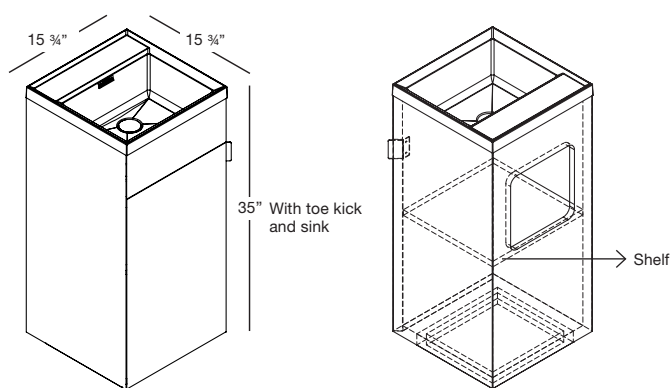

Stellé

Pedestal **STL 1616D** – With door – 15 ¾" length

inch 15 ¾ depth x 15 ¾ length x 35 height mm 400 x 400 x 889

Features

- All wood construction with natural wood veneer
- AWI rated level 5 marine grade finish for moisture resistance and durability (industry's highest finishing class)
- Finished interior with one shelf (Fig. 1)
- Soft closing hinges
- Hand pull in solid stainless steel with a Matte Black powder-coated finish (Fig. 2)

Finishes and colors

- oak - natural/wenge/white/black/stone harbour grey/coffee bean/smoked
- walnut - natural / natural no calico / chocolate
- matte lacquer - white/black/stone harbour grey
- high gloss lacquer - white

Integrated countertop possibility sold separately

WETSTYLE cannot be held responsible for any technical errors and reserves the right to make revisions without notice.

Approximate measurement. The manufacturer accept ¼" (6.35mm) variance.

www.WETSTYLE.COM - Montreal - Canada
Tel. 1 888.536.9001 - service@wetstyle.com