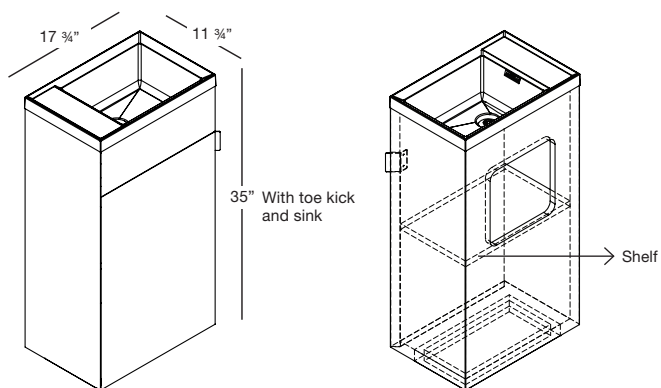

Stellé

Pedestal **STL 1812D** – With door – 17 ¾” length

inch 11 ¾ depth x 17 ¾ length x 35 height mm 298 x 451 x 889

Features

- All wood construction with natural wood veneer
- AWI rated level 5 marine grade finish for moisture resistance and durability (industry's highest finishing class)
- Finished interior with one shelf (Fig. 1)
- Soft closing hinges
- Hand pull in solid stainless steel with a Matte Black powder-coated finish (Fig. 2)

Finishes and colors

- oak - natural/wenge/white/black/stone harbour grey/coffee bean/smoked
- walnut - natural / natural no calico / chocolate
- matte lacquer - white/black/stone harbour grey
- high gloss lacquer - white

Integrated countertop possibility sold separately

VLBQS 18*
*Sink deck can be installed on left or right side.

WETSTYLE cannot be held responsible for any technical errors and reserves the right to make revisions without notice.

Approximate measurement. The manufacturer accept ¼” (6.35mm) variance.

www.WETSTYLE.COM - Montreal - Canada
Tel. 1 888.536.9001 - service@wetstyle.com