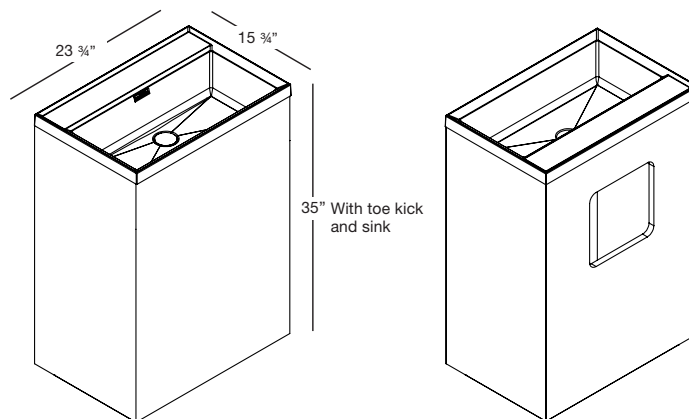

Stellé

Pedestal **STL 2416** – No door – 23 ¾" length

inch 15 ¾" depth x 23 ¾" length x 35" height mm 400 x 603 x 889

Features

- All wood construction with natural wood veneer
- AWI rated level 5 marine grade finish for moisture resistance and durability (industry's highest finishing class)

Finishes and colors

- oak - natural / wenge / white / black / stone harbour grey / coffee bean / smoked
- walnut - natural / natural no calico / chocolate
- matte lacquer - white / black / stone harbour grey
- high gloss lacquer - white

Integrated countertop possibility sold separately