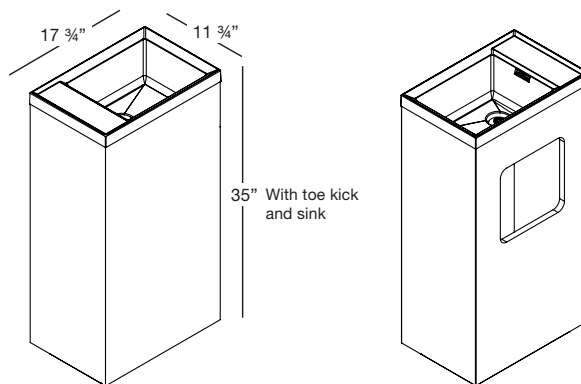

Integrated countertop possibility sold separately

VLBQS 18*

*Sink deck can be installed on left or right side.

WETSTYLE cannot be held responsible for any technical errors and reserves the right to make revisions without notice.

inch 11 ¾ depth x 17 ¾ length x 35 height mm 298 x 451 x 889

Features

- All wood construction with natural wood veneer
- AWI rated level 5 marine grade finish for moisture resistance and durability (industry's highest finishing class)
- Finished interior with one shelf (Fig. 1)
- Soft closing hinges
- Hand pull in solid stainless steel with a Matte Black powder-coated finish (Fig. 2)