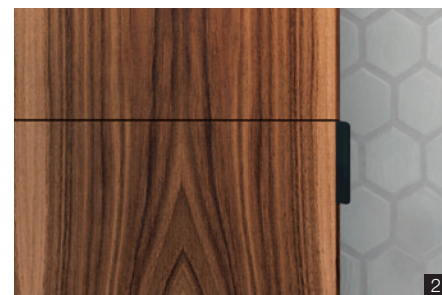

Integrated countertop possibility sold separately

WETSTYLE cannot be held responsible for any technical errors and reserves the right to make revisions without notice.

Approximate measurement. The manufacturer accept ¼" (6.35mm) variance.

www.WETSTYLE.COM - Montreal - Canada
Tel. 1 888.536.9001 - service@wetstyle.com