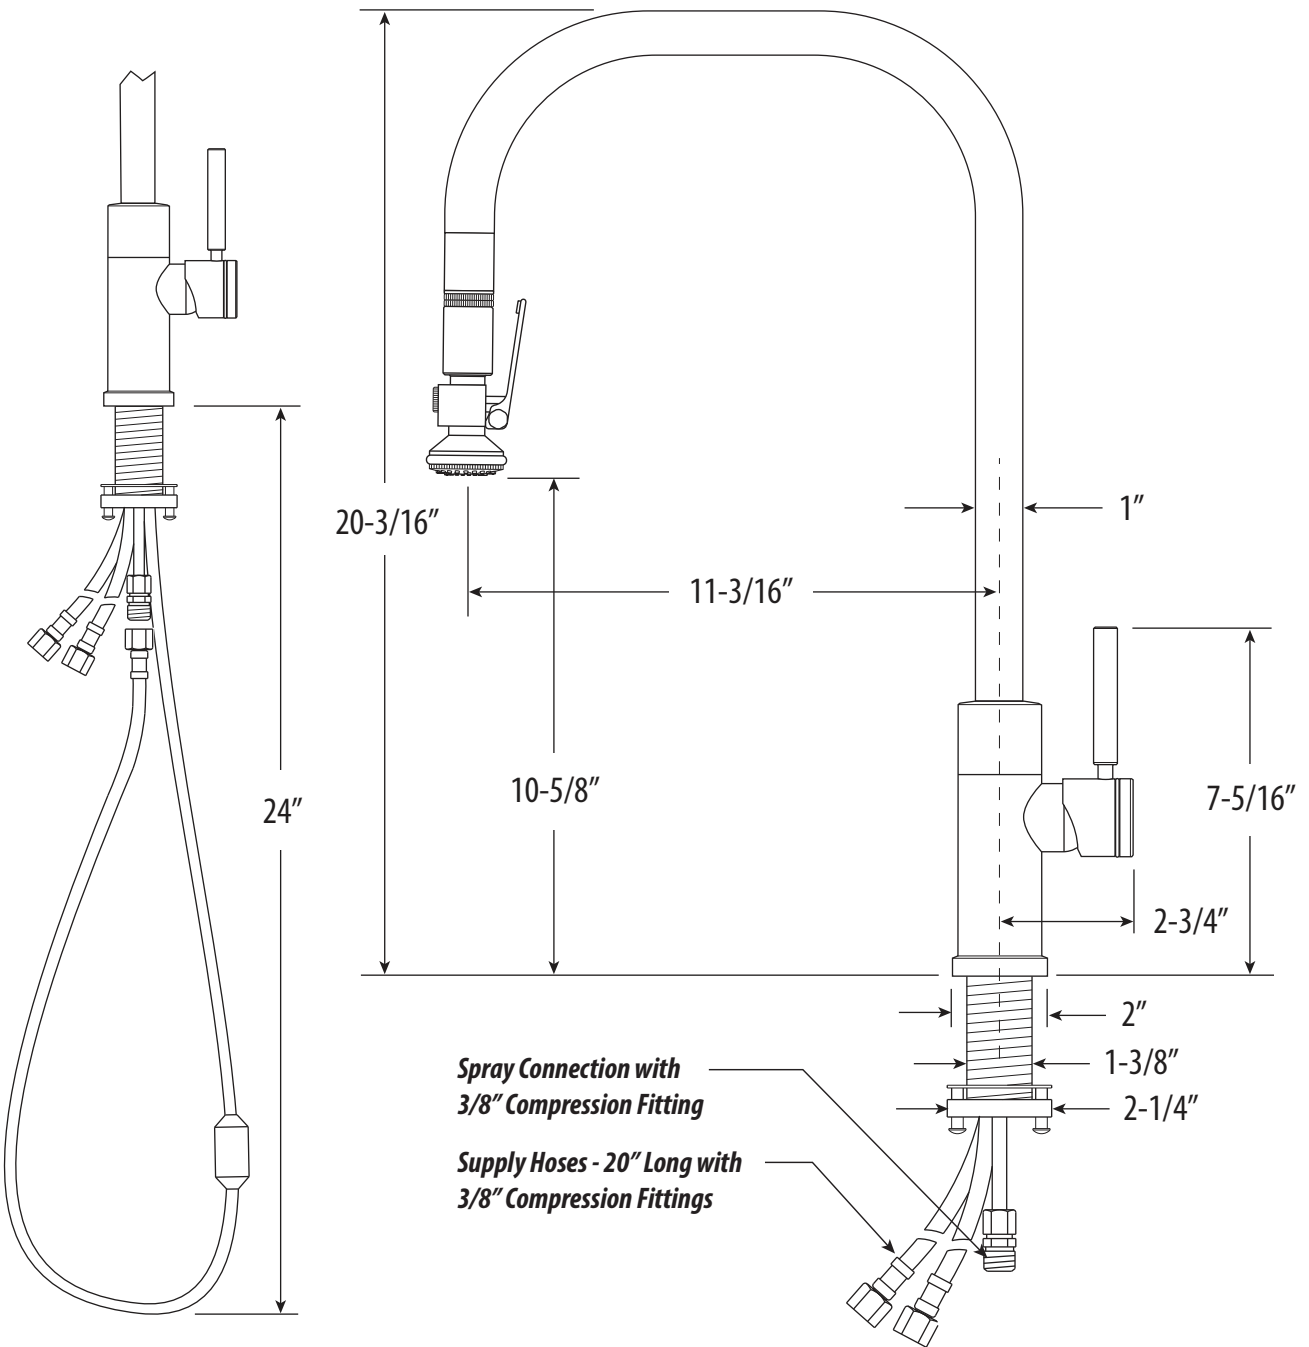

FULTON MODERN EXTENDED REACH PLP PULLDOWN FAUCET

10350

- Max Counter Thickness 2-3/8"
- Minimum Install Hole Size 1-1/2"

DIMENSIONS MAY VARY AND ARE SUBJECT TO CHANGE. NO RESPONSIBILITY IS ASSUMED FOR USE OF SUPERCEDED OR VOIDED DATA