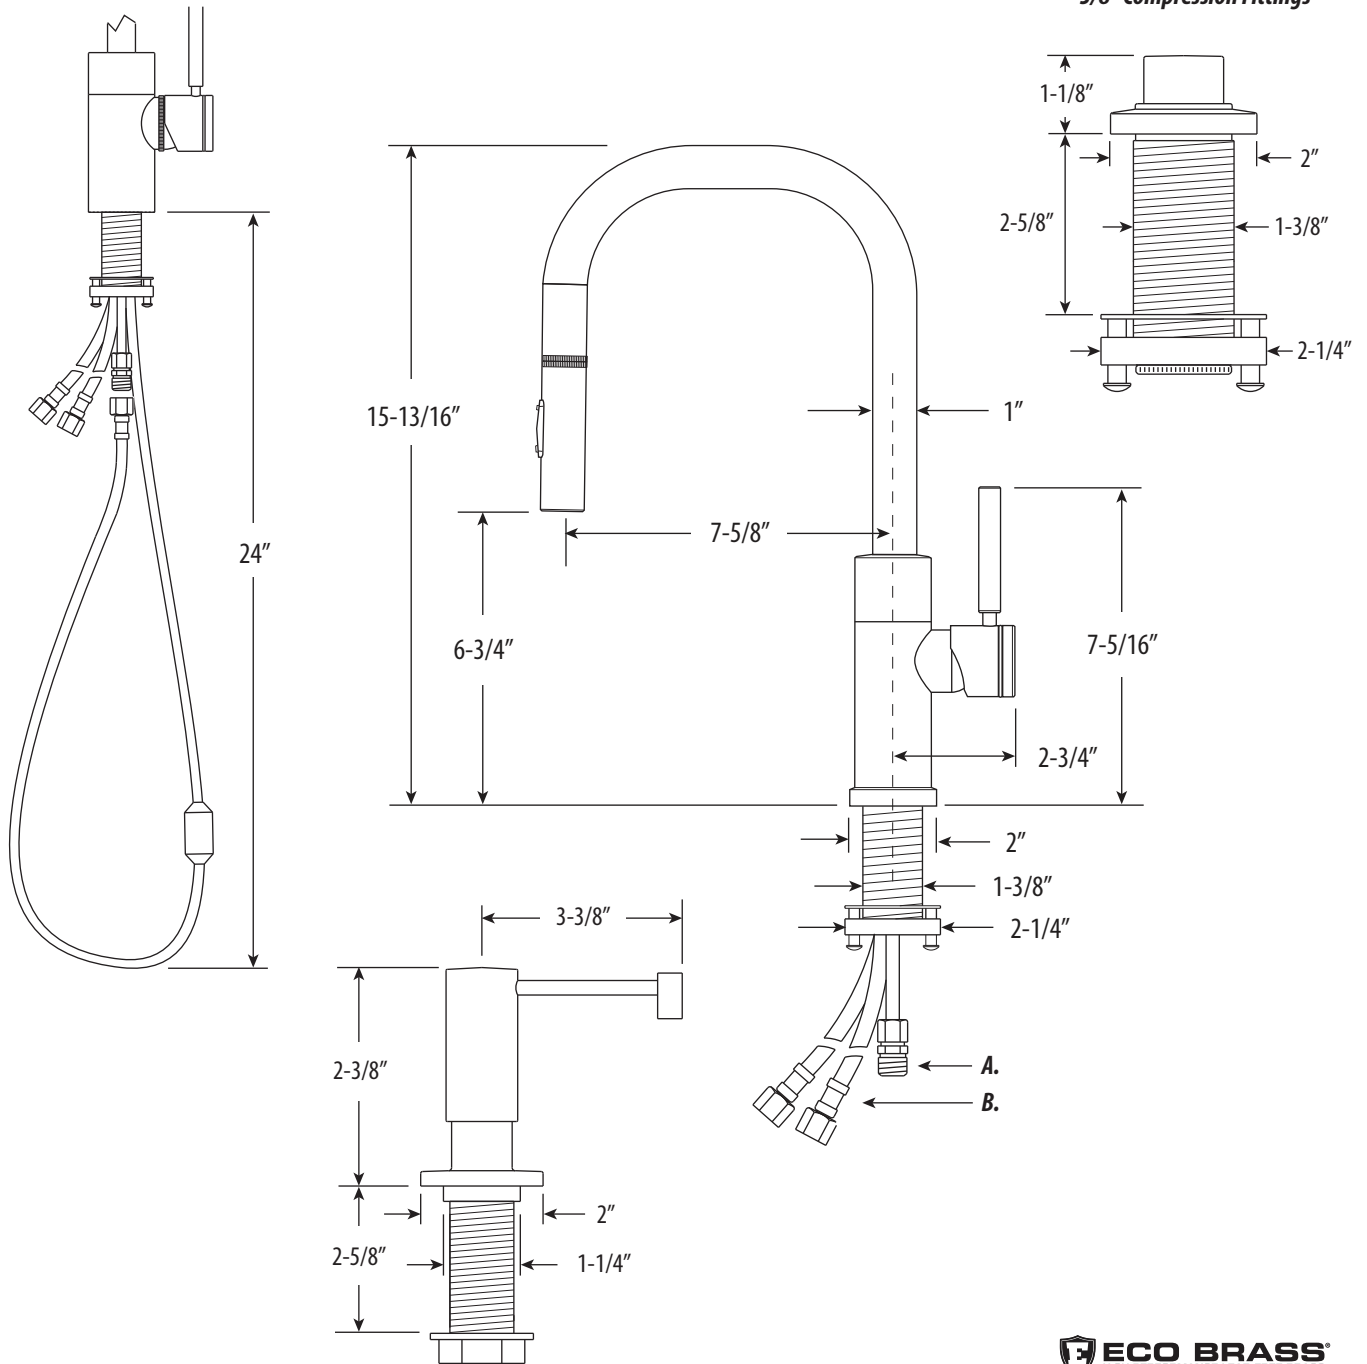

FULTON MODERN PREP PLP PULLDOWN FAUCET / 3PC. SUITE

10330-3

- Max Counter Thickness 2-3/8"
- Minimum Install Hole Size 1-1/2"

A. Spray Connection with 3/8" Compression Fitting

B. Supply Hoses - 20" Long with 3/8" Compression Fittings

ECO BRASS
HIGH PERFORMANCE LEAD FREE BRASS

DIMENSIONS MAY VARY AND ARE SUBJECT TO CHANGE. NO RESPONSIBILITY IS ASSUMED FOR USE OF SUPERCEDED OR VOIDED DATA