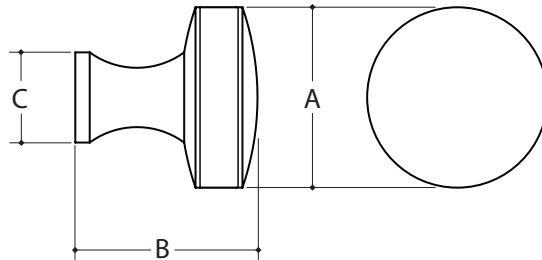

WATER STREET

LAKWOOD NEW YORK

		A	B	C
8591	WOOD KNOB	1-1/4"	1-1/4"	5/8"
8592	WOOD KNOB	1-1/2"	1-1/2"	3/4"

Hand hammering or custom engraving available.
Made to order with standard lead time of 2 - 4 weeks, dependent on finish selected.
Expediting availability determined by the production levels at the time of order. Upcharge applies.
Items that are available for Quick Ship will ship within 24 hours.