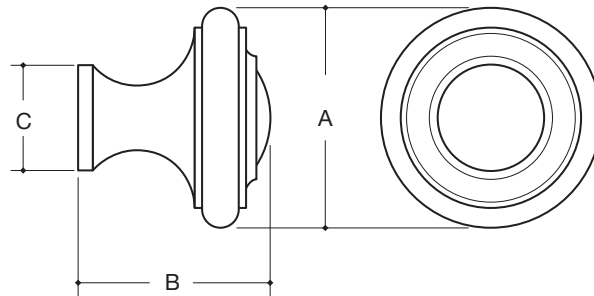

WATER STREET

LAKWOOD NEW YORK

		A	B	C
8516	KNOB	1"	1"	5/8"
8502	KNOB	1-1/4"	1-1/8"	19/32"
8503	KNOB	1-1/2"	1-5/16"	11/16"

Made to order with standard lead time of 2 - 4 weeks, dependent on finish selected.
Expediting availability determined by the production levels at the time of order. Upcharge applies.
Items that are available for Quick Ship will ship within 24 hours.