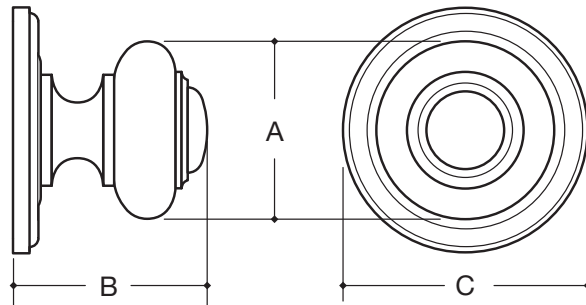

WATER STREET

LAKWOOD NEW YORK

JAMESTOWN

		A	B	C
8504 W/ 4345	KNOB & BACK PLATE	1-1/4"	1-3/32"	1-3/8"

Made to order with standard lead time of 2 - 4 weeks, dependent on finish selected.
Expediting availability determined by the production levels at the time of order. Upcharge applies.
Items that are available for Quick Ship will ship within 24 hours.