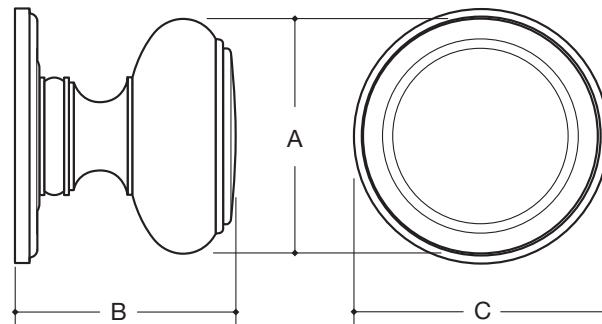

WATER STREET

LAKWOOD NEW YORK

		A	B	C
8432 W/ 4345	KNOB & BACK PLATE	1-1/4"	1-9/32"	1-3/8"
8411 W/ 4346	KNOB & BACK PLATE	1-1/2"	1-11/32"	1-5/8"

Hand hammering or custom engraving available.
Made to order with standard lead time of 2 - 4 weeks, dependent on finish selected.
Expediting availability determined by the production levels at the time of order. Upcharge applies.
Items that are available for Quick Ship will ship within 24 hours.