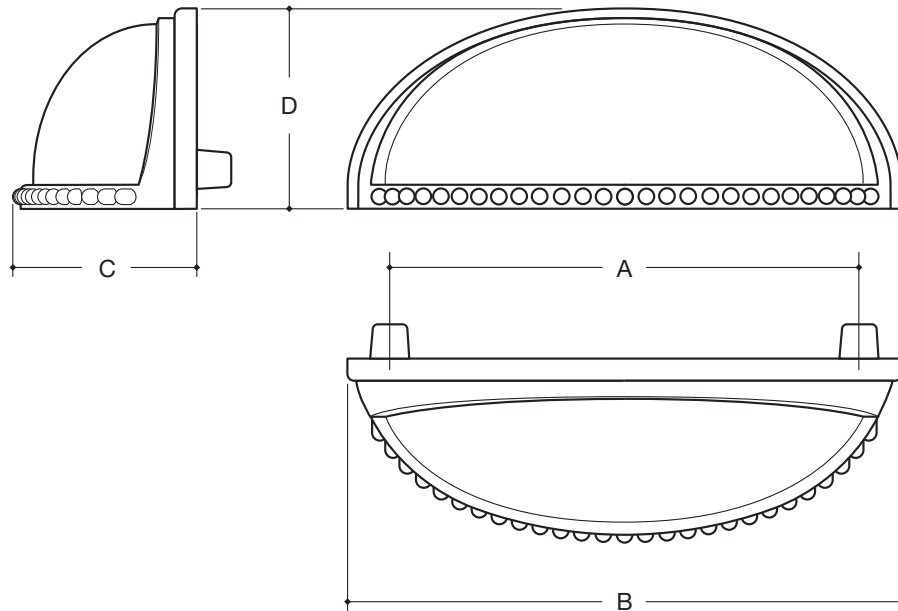

WATER STREET

LAKWOOD NEW YORK

	A	B	C	D
7367 CUP PULL	3"	3-1/2"	1-3/16"	1-9/32"

Hand hammering available.
Made to order with standard lead time of 2 - 4 weeks, dependent on finish selected.
Expediting availability determined by the production levels at the time of order. Upcharge applies.
Items that are available for Quick Ship will ship within 24 hours.