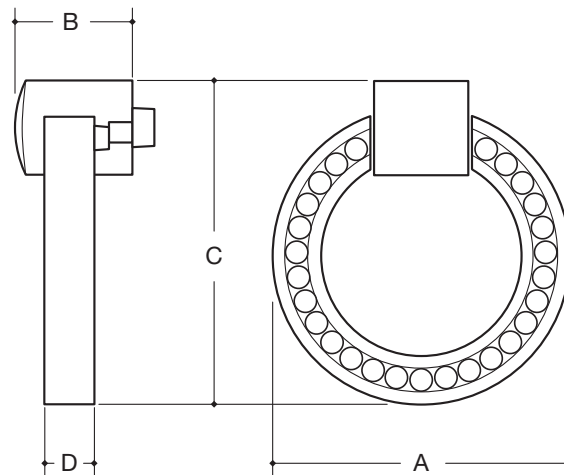

WATER STREET

LAKWOOD NEW YORK

BEAD

	A	B	C	D
15214 RING PULL	1-3/4"	9/16"	1-7/8"	3/16"

Made to order with standard lead time of 2 - 4 weeks, dependent on finish selected.
Expediting availability determined by the production levels at the time of order. Upcharge applies.
Items that are available for Quick Ship will ship within 24 hours.