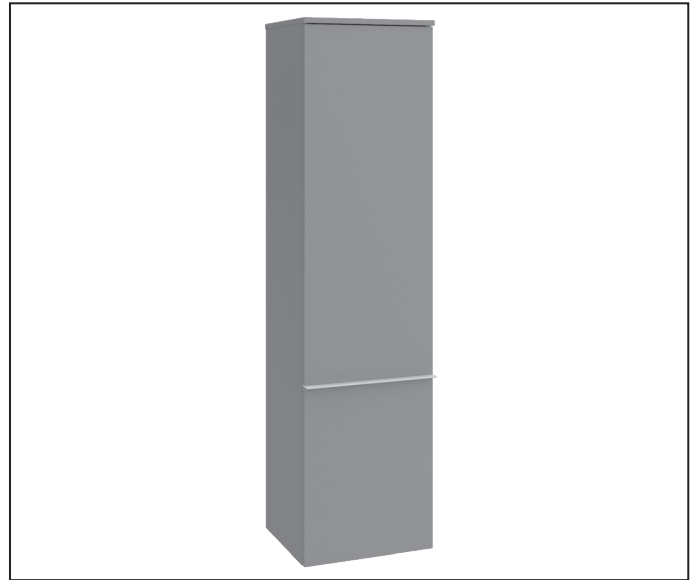

Venticello - Tall cabinet

Features

- Tall cabinet
- 15 7/8" x 60 7/8" x 14 5/8" (404 x 1546 x 372 mm)
- Wall-mounted
- Incl. fixation set
- 1 panel door
- 3 glass shelves
- 1 fixed shelf
- Soft closing
- Fully assembled

Codes / Standard applicable

Specified model meets or exceeds the following

- CARB Compliant materials
(ATCM 93120_93120.12 Title 17)
CARB P2

Colors - XX

- FQ = Oak Graphite
- E9 = Light wood
- E8 = White Wood

Product Description

Front: White Wood, Elm Impreso, Oak Graphite (MDF, vinyled)

Corpus: White Wood, Elm Impreso, Oak Graphite (particle board, melaminated)

Handle (attached metal strip): Chrome Finish

Panel door: fitted with Soft Closing feature