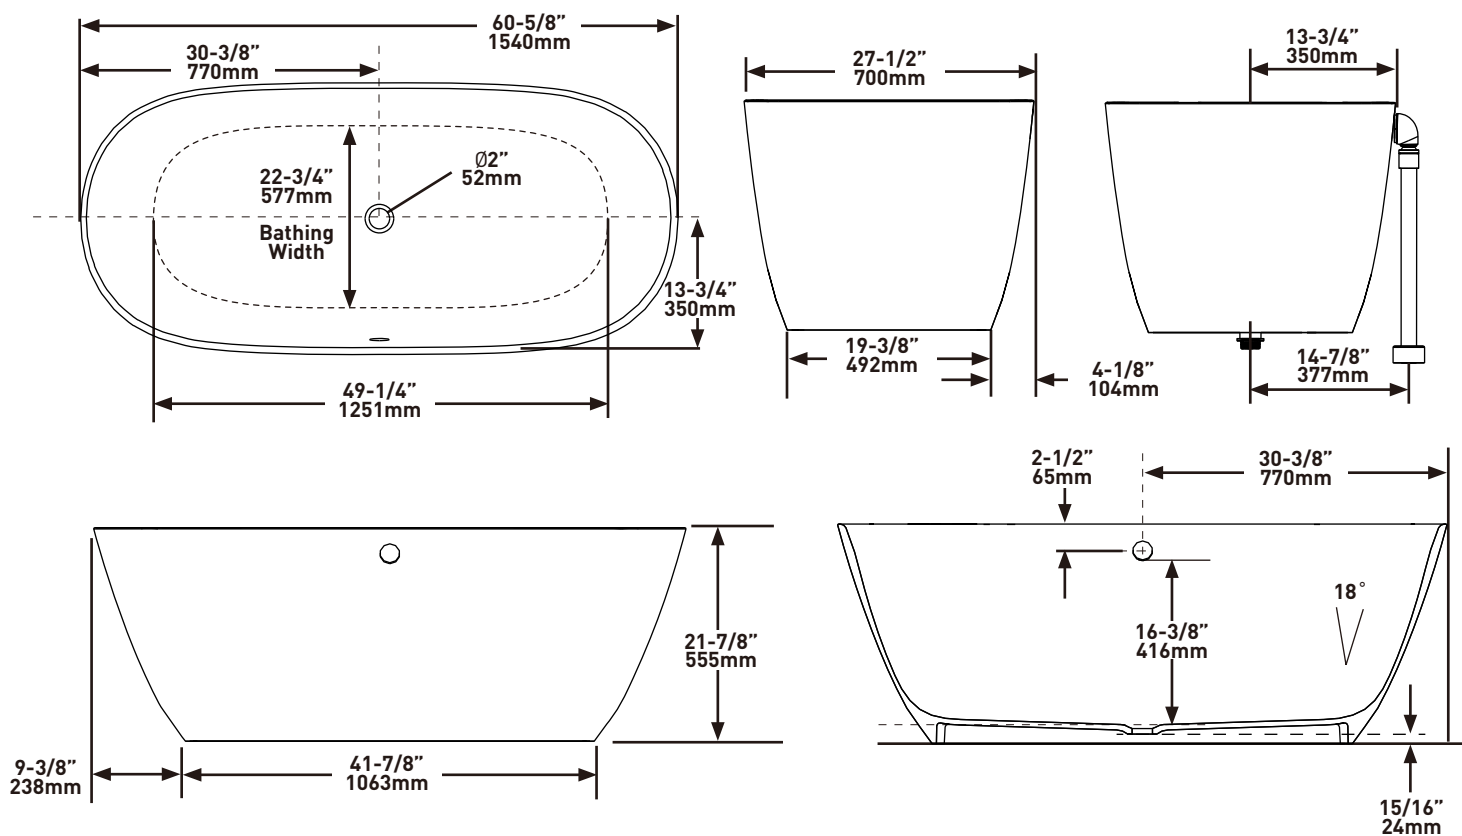

For warranty or additional information, contact:

US Customers

U.S.A.
houseofrohl.com/support
1-800-777-9762

Canadian Customers

QUEBEC / MARITIMES / WESTERN CANADA
QUÉBEC / MARITIMES / OUEST CANADIEN
QUEBEC / MARITIMOS / CANADA OCCIDENTAL
houseofrohl.ca/support
1-866-473-8442

ONTARIO
houseofrohl.ca/support
1-800-287-5354