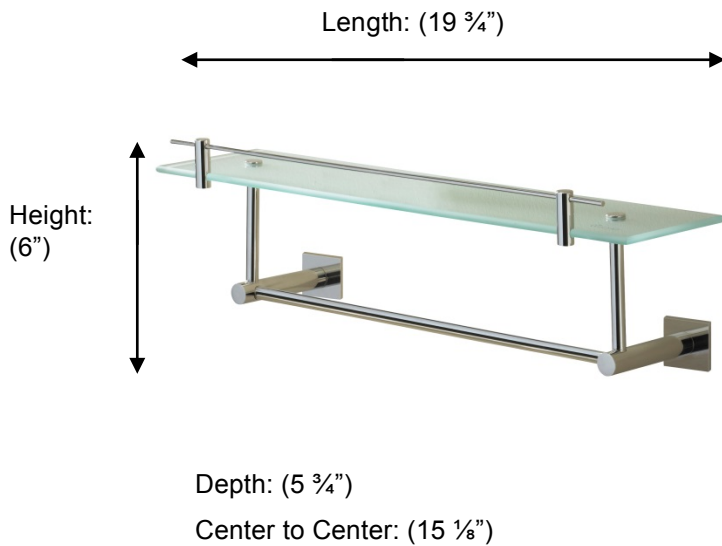

## 676651 Glass Shelf with Gallery and Under Rail, 20"

### Description:

Glass shelf with gallery and under rail, 20"

### Material:

Brass  
Frosted glass

### Method of Fixing:

Direct to wall

Country of Origin:

Portugal

All Dimensions are approximate