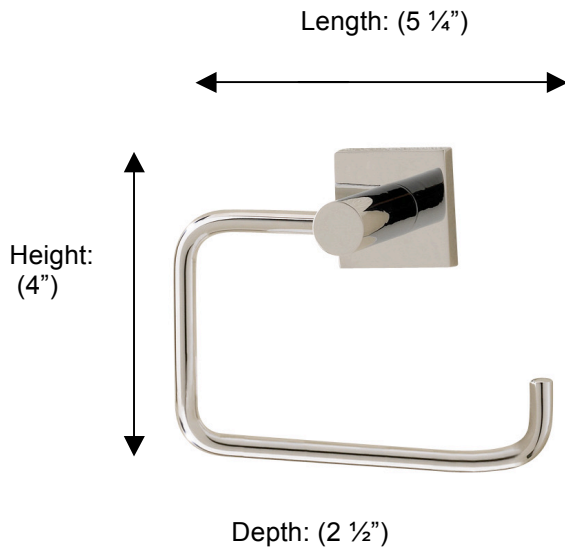

BRAGA

67624 TOILET ROLL HOLDER WITHOUT LID

**Description:**

Toilet roll holder without lid

Finishes:

-  CR – Chrome
-  PV – Polished Brass
-  UB – Unlacquered Brass
-  MB – Matte Black
-  NI – Polished Nickel
-  ES – Satin Nickel
-  GD – Gold

Material:

Brass

Method of Fixing:

Direct to wall

Country of Origin:

Portugal

All Dimensions are approximate