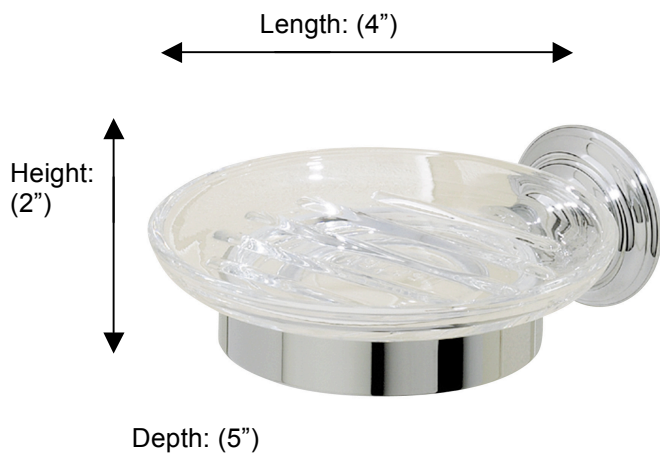

KINGSTON

66385 Soap Dish

**Description:**

Soap dish

Finishes:

-  CR – Chrome
-  PV – Polished Brass
-  UB – Unlacquered Brass
-  NI – Polished Nickel
-  ES – Satin Nickel
-  GD – Gold

Material:

Brass
Clear glass

Backplate Diameter: (1 3/4")

Method of Fixing:

Direct to wall

Country of Origin:

Portugal

All Dimensions are approximate