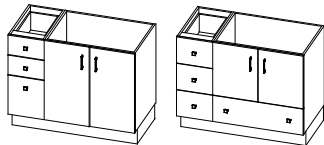

ESSENTIA

PRODUCTS OVERVIEW

Vanity

Contemporary (same dimensions available for Frame, Shaker and Elegance)

24", 27", 30"

36", 39", 42"

42", 48", 54", 60"

48", 54", 60"

36" + 27" + 36"

ESSENTIA

PRODUCTS OVERVIEW

Mirror / medicine cabinet

Contemporary (same dimensions available for Frame, Shaker and Elegance)

Extended med. cabinet
(above the toilet)

Dynamic ▶

24", 30", 36",
42", 48"