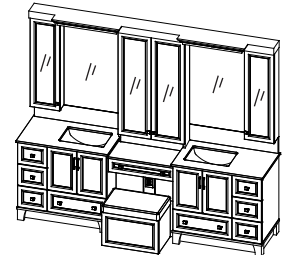

Suggested layouts

Essentia
CONTEMPORARY

30" + 30"

Essentia
FRAME

60" + 15"

Essentia
SHAKER

54" + 15"

Essentia
ELEGANCE

36" + 27" + 36"

ESSENTIA

PRODUCTS OVERVIEW

Mirror / medicine cabinet

Contemporary (same dimensions available for Frame, Shaker and Elegance)

Extended med. cabinet
(above the toilet)

Dynamic ▶

24", 30", 36",
42", 48"