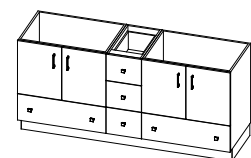

60", 66", 72"