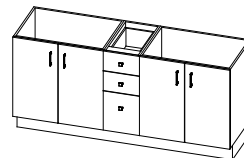

60", 66", 72"