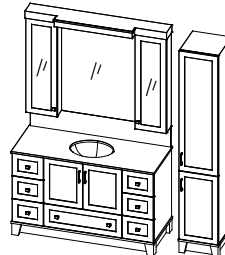

Suggested layouts

Essentia
CONTEMPORARY

30" + 30"

Essentia
FRAME

60" + 15"

Essentia
SHAKER

54" + 15"

Essentia
ELEGANCE

36" + 27" + 36"

ESSENTIA

PRODUCTS OVERVIEW

Mirror / medicine cabinet

Contemporary (same dimensions available for Frame, Shaker and Elegance)

Extended med. cabinet
(above the toilet)

Dynamic ▶

24", 30", 36",
42", 48"