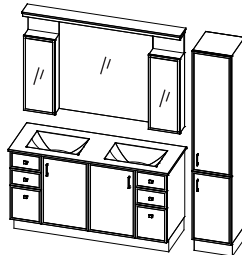

60", 66", 72"

Deluxe toe-kick

Simple

Elegance

24", 27", 30", 36",
39", 42", 48", 54", 60"

Double

Elegance

60", 66", 72"

Suggested layouts

Essentia
CONTEMPORARY

30" + 30"

Essentia
FRAME

60" + 15"

Essentia
SHAKER

54" + 15"

Essentia
ELEGANCE

36" + 27" + 36"

ESSENTIA

PRODUCTS OVERVIEW

Mirror / medicine cabinet

Contemporary (same dimensions available for Frame, Shaker and Elegance)

Extended med. cabinet
(above the toilet)

Dynamic ▶

24", 30", 36",
42", 48"