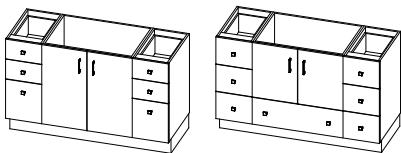

ESSENTIA

PRODUCTS OVERVIEW

Vanity

Contemporary (same dimensions available for Frame, Shaker and Elegance)

24", 27", 30"

36", 39", 42"

42", 48", 54", 60"

48", 54", 60"

36" + 27" + 36"

ESSENTIA

PRODUCTS OVERVIEW

Mirror / medicine cabinet

Contemporary (same dimensions available for Frame, Shaker and Elegance)

Extended med. cabinet
(above the toilet)

Dynamic ▶

24", 30", 36",
42", 48"