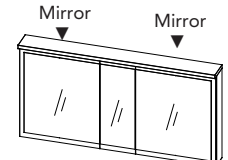

54", 60",
66", 72"