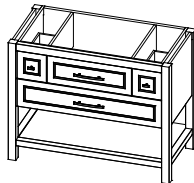

CONSOLE - RENDEZ-VOUS | SELECTION

PRODUCTS OVERVIEW

Thin mirror with lighting

18" to 42"

18", 21"

24", 27",
30", 33"

33", 36", 39",
42", 45", 48"

Medicine cabinet recessed or wall-mounted - with side lighting

Sink base

25 1/4", 30",
36"

36", 42", 48"

54", 60"

54", 60",
66", 72"

72", 75",
78", 84"

Half-linen cabinet

17"

Auxiliary medicine cabinet (above the toilet)

24"

Suggested layouts