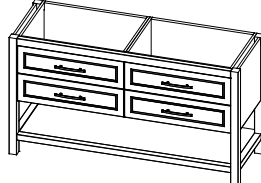

CONSOLE - RENDEZ-VOUS | SELECTION

PRODUCTS OVERVIEW

Thin mirror with lighting

18" to 42"

18", 21"

24", 27",
30", 33"

33", 36", 39",
42", 45", 48"

Medicine cabinet recessed or wall-mounted - with side lighting

Sink base

25 1/4", 30",
36"

36", 42", 48"

54", 60"

54", 60",
66", 72"

72", 75",
78", 84"

Half-linen cabinet

17"

Auxiliary medicine cabinet (above the toilet)

24"

Suggested layouts