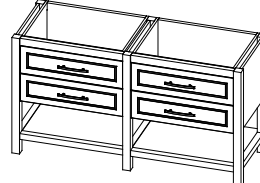

CONSOLE - RENDEZ-VOUS | SELECTION

PRODUCTS OVERVIEW

Thin mirror with lighting

18" to 42"

18", 21"

24", 27",
30", 33"

33", 36", 39",
42", 45", 48"

Medicine cabinet recessed or wall-mounted - with side lighting

Sink base

25 1/4", 30",
36"

36", 42", 48"

54", 60"

54", 60",
66", 72"

72", 75",
78", 84"

Half-linen cabinet

17"

Auxiliary medicine cabinet (above the toilet)

24"

Suggested layouts