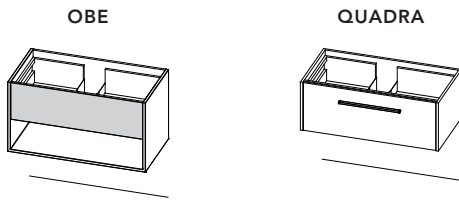

## Vanity

24", 30", 36", 42", 48"

## Mirror without light bridge, with backlight

24"

30"

24", 30"

## 2" vanity top and 3/4" quartz countertop

24 1/8", 30 1/8", 36 1/8", 42 1/8", 48 1/8"

Vessel sink on countertop  
MUSE

24 1/2", 30 1/2", 36 1/2", 42 1/2", 48 1/2", 60 1/2", 72 1/2", 84 1/2"