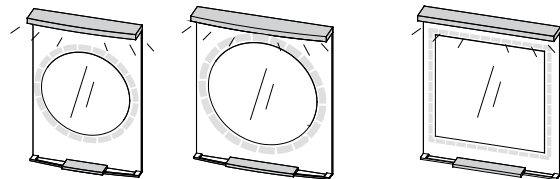

## Mirror without light bridge, with backlight

24"

30"

24", 30"

## 2" vanity top and 3/4" quartz countertop

24 1/8", 30 1/8", 36 1/8", 42 1/8", 48 1/8"

Vessel sink on countertop  
MUSE

24 1/2", 30 1/2", 36 1/2", 42 1/2", 48 1/2", 60 1/2", 72 1/2", 84 1/2"

## Mirror with light bridge and backlight

24"

30"

24", 30"