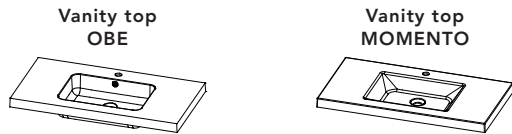

## 2" vanity top and 3/4" quartz countertop

24 1/8", 30 1/8", 36 1/8", 42 1/8", 48 1/8"

Vessel sink on countertop  
MUSE

24 1/2", 30 1/2", 36 1/2", 42 1/2", 48 1/2", 60 1/2", 72 1/2", 84 1/2"