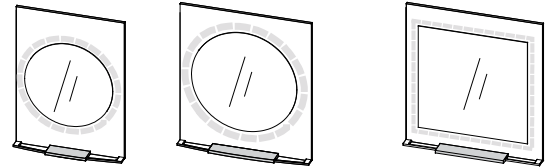

## Vanity

24", 30", 36", 42", 48"

## Mirror without light bridge, with backlight

24"

30"

24", 30"

## 2" vanity top and 3/4" quartz countertop

24 1/8", 30 1/8", 36 1/8", 42 1/8", 48 1/8"

Vessel sink on countertop  
MUSE

24 1/2", 30 1/2", 36 1/2", 42 1/2", 48 1/2", 60 1/2", 72 1/2", 84 1/2"