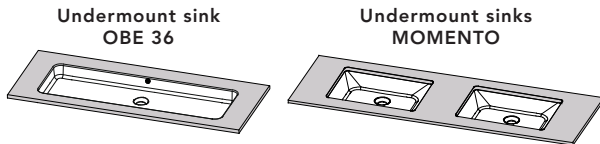

## Mirror without light bridge, with backlight

24"

30"

24", 30"

## 2" vanity top and 3/4" quartz countertop

24 1/8", 30 1/8", 36 1/8", 42 1/8", 48 1/8"

Vessel sink on countertop  
MUSE

24 1/2", 30 1/2", 36 1/2", 42 1/2", 48 1/2", 60 1/2", 72 1/2", 84 1/2"