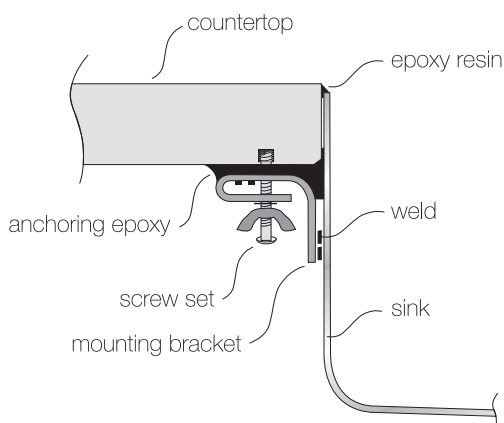

TOPZERO®

HELSINKI TZ VE330

Porcelain Enamel Bathroom Sink

GENERAL

Fine quality sink bowls formed of 18 gauge BA 304 18/10 nickel bearing stainless steel.

DESIGN FEATURES

Bowl Depth : 7"
Finish : Soft Satin Finish
Underside : Sound absorbing pads
and special paint
Drain Opening : 3-1/2"

OPTIONAL ACCESSORIES

Drain Set
Soap Dispenser

SINK DIMENSIONS (INCHES)

INSTALLATION PROFILE *

Watch the TopZero Sink
Installation video on [YouTube](#)

SPECIFICATIONS

"U.S. and Foreign Patents Pending"

follow / like us @