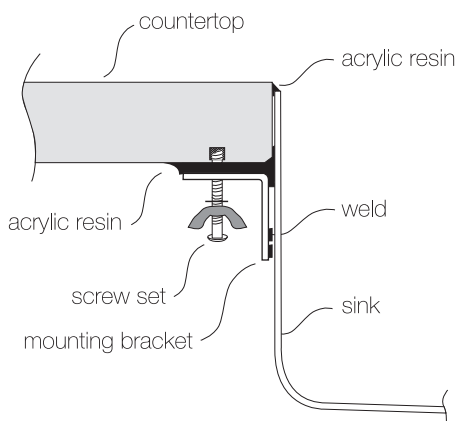

TOPZERO®

LISBON TZ R400

Seamless Edge Stainless Steel Sink

GENERAL

Fine quality sink bowls formed of 18 gauge BA 304 18/10 nickel bearing stainless steel.

DESIGN FEATURES

Bowl Depth : 9"
Finish : Soft Satin Finish
Underside : Sound absorbing pads with special paint
Drain Opening : 3-1/2"

OPTIONAL ACCESSORIES

Stainless Steel Bottom Grid GR 400
Bamboo Cutting Board CBS 49
Stainless Steel Drying Rack DR 495

SINK DIMENSIONS (INCHES)

INSTALLATION PROFILE *

SPECIFICATIONS

Patented in USA; Foreign Patents Pending