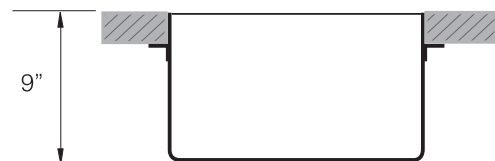

TOPZERO®

LISBON TZ R400

Seamless Edge Stainless Steel Sink

GENERAL

Fine quality sink bowls formed of 18 gauge BA 304 18/10 nickel bearing stainless steel.

DESIGN FEATURES

Bowl Depth : 9"
Finish : Soft Satin Finish
Underside : Sound absorbing pads with special paint
Drain Opening : 3-1/2"

OPTIONAL ACCESSORIES

Stainless Steel Bottom Grid GR 400
Bamboo Cutting Board CBS 49
Stainless Steel Drying Rack DR 495

SINK DIMENSIONS (INCHES)

INSTALLATION PROFILE *

SPECIFICATIONS

Patented in USA; Foreign Patents Pending