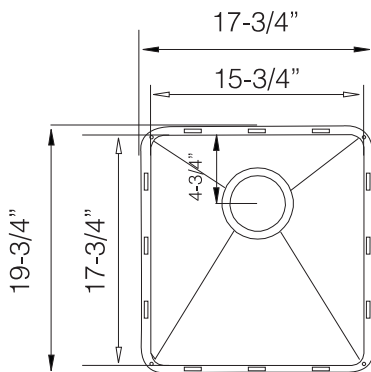

TOPZERO®

LISBON TZ R400

Seamless Edge Stainless Steel Sink

GENERAL

Fine quality sink bowls formed of 18 gauge BA 304 18/10 nickel bearing stainless steel.

DESIGN FEATURES

Bowl Depth : 9"
Finish : Soft Satin Finish
Underside : Sound absorbing pads with special paint
Drain Opening : 3-1/2"

OPTIONAL ACCESSORIES

Stainless Steel Bottom Grid GR 400
Bamboo Cutting Board CBS 49
Stainless Steel Drying Rack DR 495

SINK DIMENSIONS (INCHES)

INSTALLATION PROFILE *

SPECIFICATIONS

Patented in USA; Foreign Patents Pending