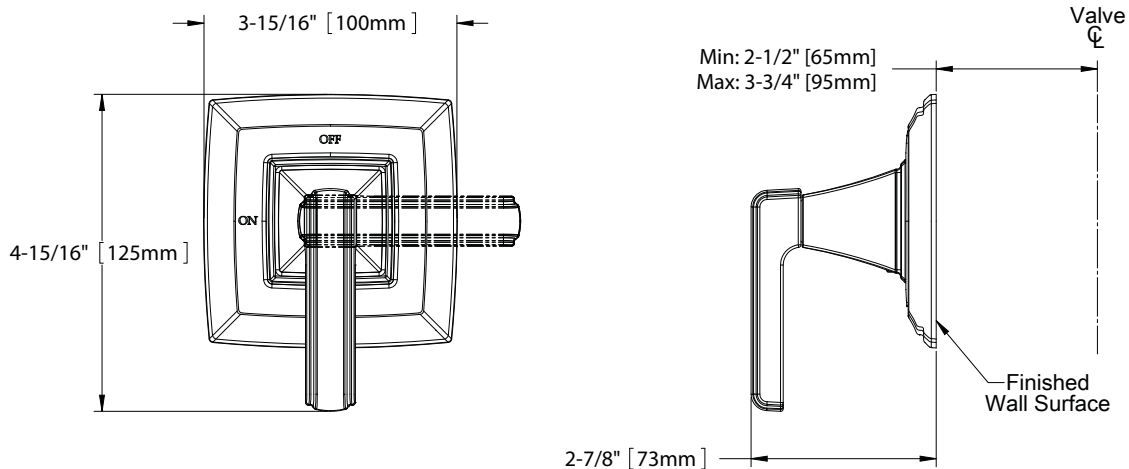

TS221C

Connelly™ Volume Control Trim

SPECIFICATIONS

- Warranty Lifetime Limited Warranty (Residential Use)
  One Year (Commercial Use)
- Material Brass
- Shipping Weight 1.6 lbs.
- Shipping Dimensions 7"L x 3-1/2"W x 4"H

INSTALLATION NOTES

VALVE REQUIRED:
Volume control valve model TSMA sold separately.

TOTO®

These dimensions and specifications are subject to change without notice