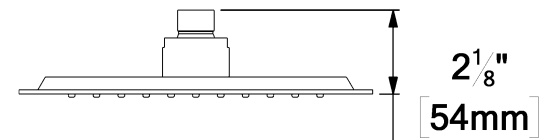

The product may vary slightly from its dimension and appearance.

Les dimensions et l'aspect du produit peuvent varier légèrement de l'illustration