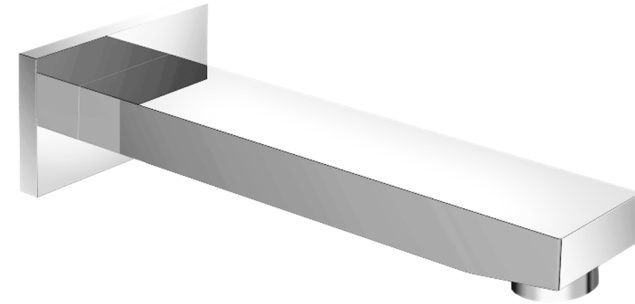

BS-304-XX

SPECIFICATION

- Spout
- Made of solid brass
- Slip-fit installation
- Flow rate: 25L/min [6.6 gpm] @60psi
- Inlet ½in male NPT
- Limited lifetime warranty

FINISHES AVAILABLE

- Refer to the catalog for available finishes

CERTIFICATION

- ASME 112.118.1 / CSA B125.1

For more information about the product or before proceeding to any installation please consult the guide.

Products covered by a limited lifetime warranty against all manufacturing defects.

SPÉCIFICATION

- Bec de bain
- Fabriqué en laiton massif
- Installation Slip-fit
- Débit: 25L/min [6.6 gpm] @60psi
- Connexion ½" mâle NPT

FINIS DISPONIBLE

Se référer au catalogue pour les finis disponible

CERTIFICATION

- ASME 112.118.1 / CSA B125.1

Pour plus d'information sur le produit ou avant de procéder à toute installation veuillez consulter le guide.

Produits couverts par une garantie à vie limitée contre tout défaut de fabrication.

The product may vary slightly from its dimension and appearance.
Les dimensions et l'aspect du produit peuvent varier légèrement de l'illustration