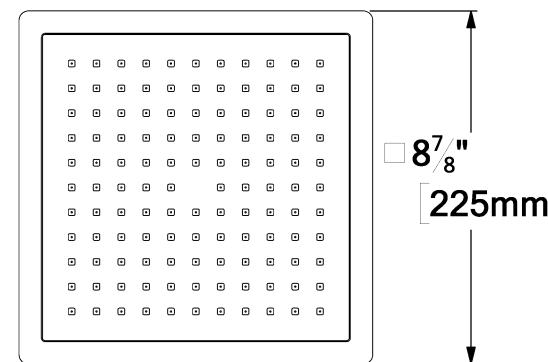

PVTS-09-S-XX

SPECIFICATION

- Shower head PVC
- Dimensions: 23cm x 23cm [9x9in]
- Thickness: 10mm
- 121 Anti-limestone silicone nozzle
- Inlet ½in female
- Flow rate: 9.5L/min [2.5 gpm] @60psi
- Limited lifetime warranty

FINISHES AVAILABLE

- Refer to the catalog for available finishes

CERTIFICATION

- ASME 112.118.1 / CSA B125.1

For more information about the product or before proceeding to any installation please consult the guide.

Products covered by a limited lifetime warranty against all manufacturing defects.

SPÉCIFICATION

- Tête de douche en PVC
- Dimensions: 23cm x 23cm [9x9po]
- Épaisseur: 10mm
- 121 buses en silicone anti-calcaire
- Connexion ½po femelle
- Garantie à vie limitée

FINIS DISPONIBLE

Se référer au catalogue pour les finis disponible

CERTIFICATION

ASME 112.118.1 / CSA B125.1

Pour plus d'information sur le produit ou avant de procéder à toute installation veuillez consulter le guide.

Produits couverts par une garantie à vie limitée contre tout défaut de fabrication.

The product may vary slightly from its dimension and appearance.

Les dimensions et l'aspect du produit peuvent varier légèrement de l'illustration