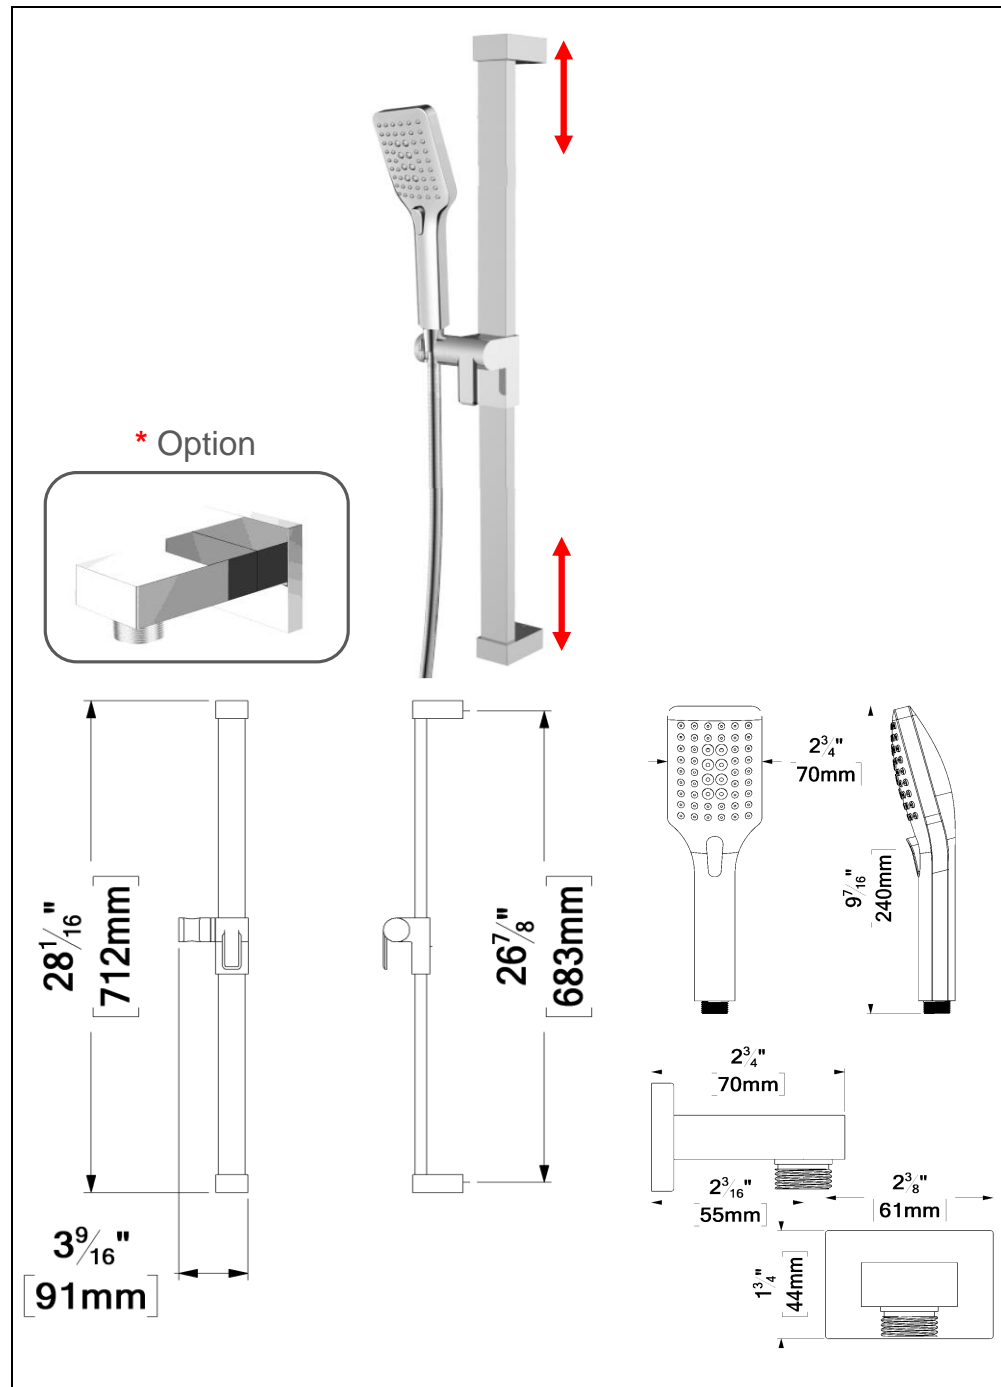

PVTS-09-S-XX

SPECIFICATION

- Shower head PVC
- Dimensions: 23cm x 23cm [9x9in]
- Thickness: 10mm
- 121 Anti-limestone silicone nozzle
- Inlet ½in female
- Flow rate: 9.5L/min [2.5 gpm] @60psi
- Limited lifetime warranty

Products covered by a limited lifetime warranty against all manufacturing defects.

SPÉCIFICATION

- Tête de douche en PVC
- Dimensions: 23cm x 23cm [9x9po]
- Épaisseur: 10mm
- 121 buses en silicone anti-calcaire
- Connexion ½po femelle
- Garantie à vie limitée

The product may vary slightly from its dimension and appearance.
Les dimensions et l'aspect du produit peuvent varier légèrement de l'illustration

BS-304-XX

SPECIFICATION

- Spout
- Made of solid brass
- Slip-fit installation
- Flow rate: 25L/min [6.6 gpm] @60psi
- Inlet ½in male NPT
- Limited lifetime warranty