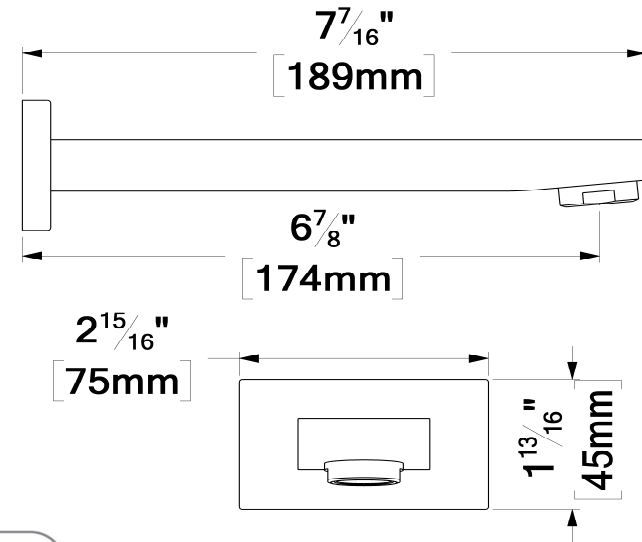

BS-304-XX

SPECIFICATION

- Spout
- Made of solid brass
- Slip-fit installation
- Flow rate: 25L/min [6.6 gpm] @60psi
- Inlet ½in male NPT
- Limited lifetime warranty

FINISHES AVAILABLE

- Refer to the catalog for available finishes

CERTIFICATION

- ASME 112.118.1 / CSA B125.1

For more information about the product or before proceeding to any installation please consult the guide.

Products covered by a limited lifetime warranty against all manufacturing defects.

SPÉCIFICATION

- Bec de bain
- Fabriqué en laiton massif
- Installation Slip-fit
- Débit: 25L/min [6.6 gpm] @60psi
- Connexion ½" mâle NPT

FINIS DISPONIBLE

Se référer au catalogue pour les finis disponible

CERTIFICATION

- ASME 112.118.1 / CSA B125.1

Pour plus d'information sur le produit ou avant de procéder à toute installation veuillez consulter le guide.

Produits couverts par une garantie à vie limitée contre tout défaut de fabrication.

The product may vary slightly from its dimension and appearance.
Les dimensions et l'aspect du produit peuvent varier légèrement de l'illustration