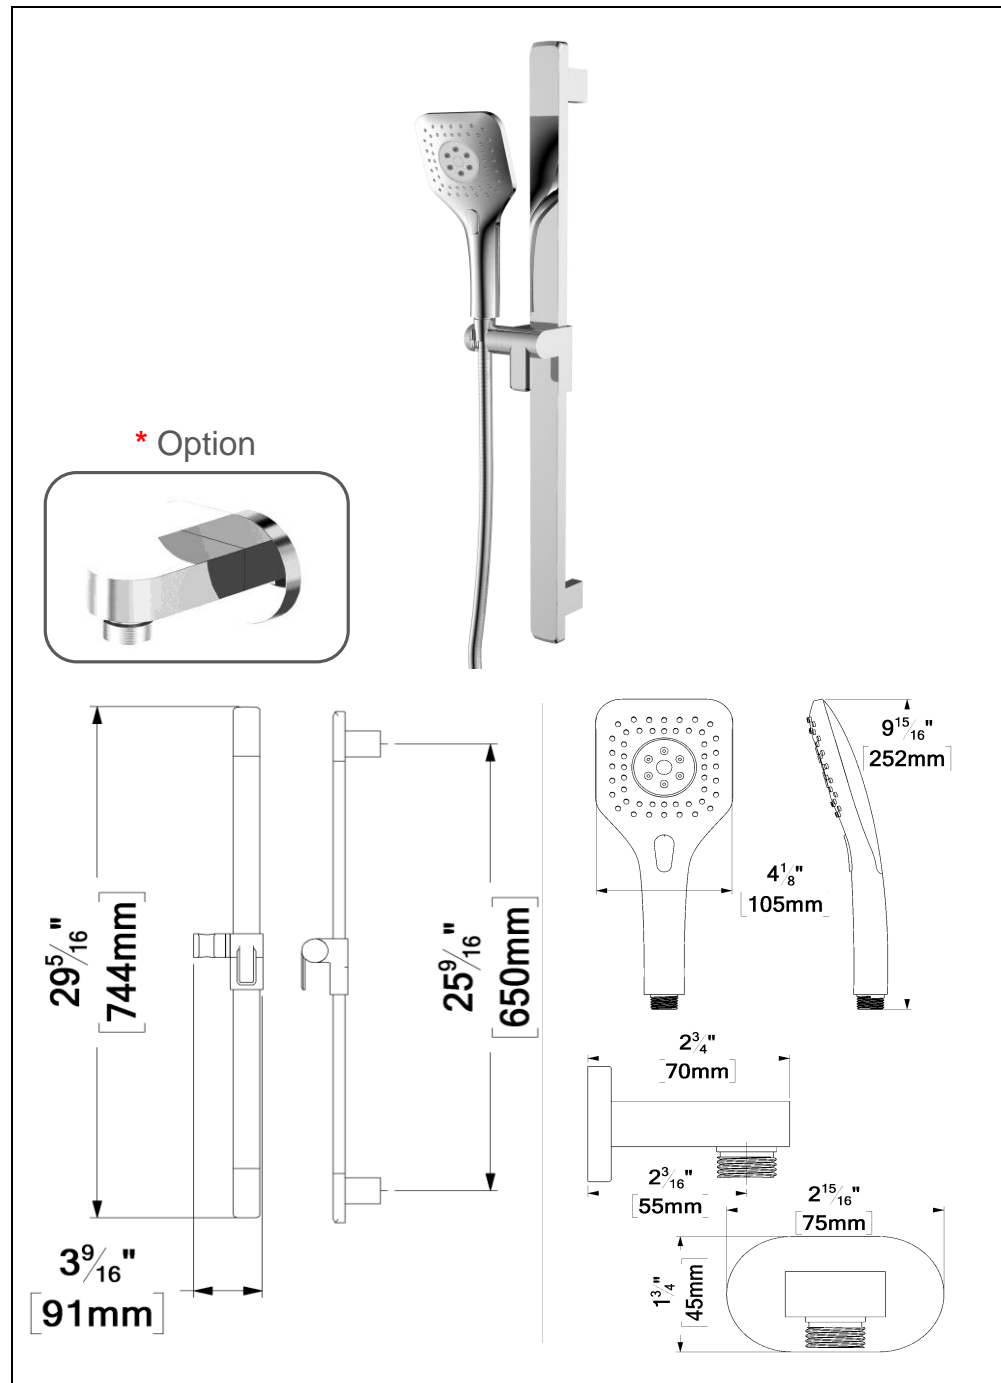

KRD-3221-XX / KRD-32215-XX

SPECIFICATION

- Sliding bar kit
- Elbow (option)
- Limited lifetime warranty

KRD-3221-XX	* KRD-32215-XX	Description
RD-32-XX	RD-32-XX	Sliding Bar
HS-221-XX	HS-221-XX	Hand shower
SSHE-150-XX	SSHE-150-XX	Hose
N/A	HC-305-XX	Elbow (Option)

SPÉCIFICATION

- Ensemble de rail de douche
- Coude en option
- Garantie à vie limitée

KRD-3221-XX	* KRD-32215-XX	Description
RD-32-XX	RD-32-XX	Rail de douche
HS-221-XX	HS-221-XX	Douchette
SSHE-150-XX	SSHE-150-XX	Boyau
N/A	HC-305-XX	Coude (Option)

The product may vary slightly from its dimension and appearance.
Les dimensions et l'aspect du produit peuvent varier légèrement de l'illustration