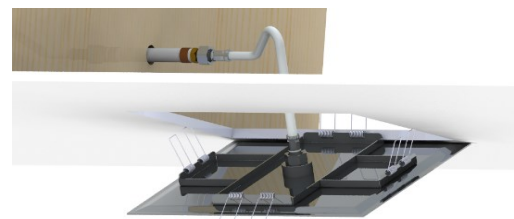

CSH-12-Q-XX

SPECIFICATION

- Recessed stainless steel shower head
- EasyClips installation system
- Dimensions: 30cm x 30cm [12x12in]
- Thickness: 2mm
- 121 Anti-limestone silicone nozzle
- Inlet 1/2in female
- Flow rate: 7.6 L/min [2.0 gpm] @60psi
- Limited lifetime warranty

SPÉCIFICATION

- Tête de douche en acier inoxydable encastrée
- Installation rapide EasyClips
- Dimensions: 30cm x 30cm [12x12po]
- Épaisseur: 2mm
- 121 buses en silicone anti-calcaire
- Débit: 7.6 L/min [2.0 gpm] @60psi
- Garantie à vie limitée

Installation *EasyClips*

The product may vary slightly from its dimension and appearance.
Les dimensions et l'aspect du produit peuvent varier légèrement de l'illustration