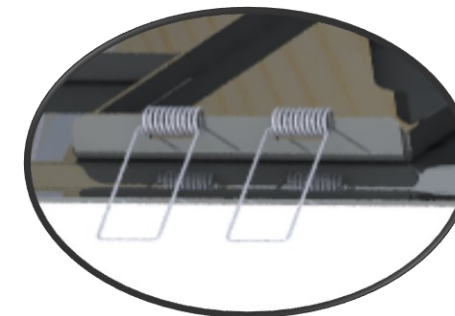

CSH-12-Q-XX

SPECIFICATION

- Recessed stainless steel shower head
- EasyClips installation system
- Dimensions: 30cm x 30cm [12x12in]
- Thickness: 2mm
- 121 Anti-limestone silicone nozzle
- Inlet 1/2in female
- Flow rate: 7.6 L/min [2.0 gpm] @60psi
- Limited lifetime warranty

SPÉCIFICATION

- Tête de douche en acier inoxydable encastrée
- Installation rapide EasyClips
- Dimensions: 30cm x 30cm [12x12po]
- Épaisseur: 2mm
- 121 buses en silicone anti-calcaire
- Débit: 7.6 L/min [2.0 gpm] @60psi
- Garantie à vie limitée

Installation *EasyClips*

The product may vary slightly from its dimension and appearance.
Les dimensions et l'aspect du produit peuvent varier légèrement de l'illustration