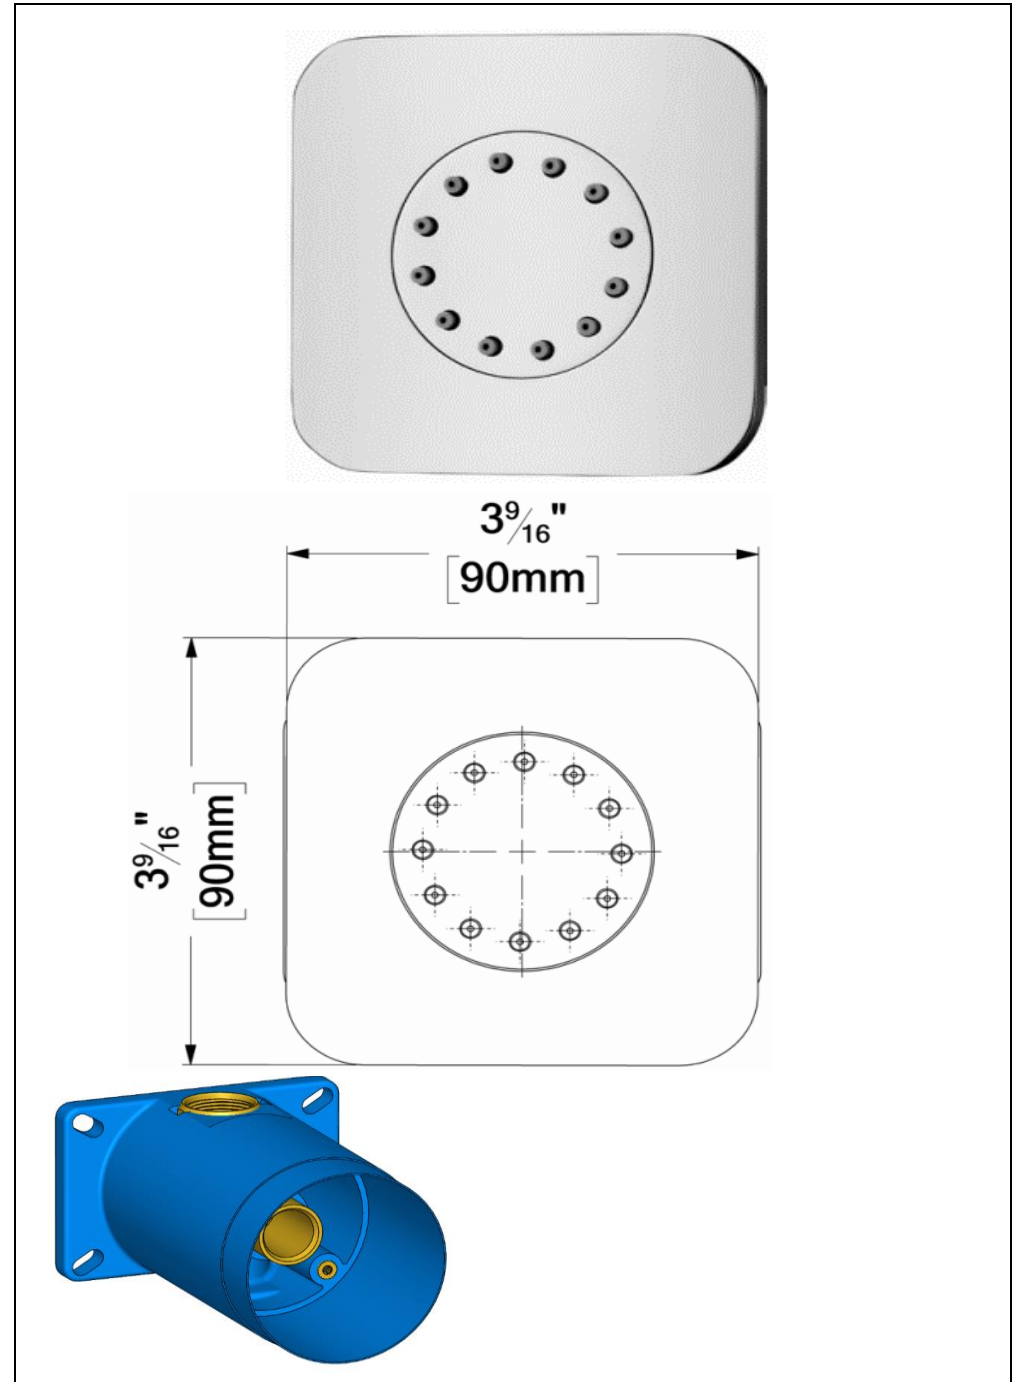

BJ-305-CR

SPECIFICATION

- Universal T-Box rough-in
- Made of solid brass
- Anti-limestone silicone nozzles
- 30° adjustment in every direction
- Flow rate: 7.1L/min [2.1 gpm] @60psi
- Inlet 1/2in female NPT
- Limited lifetime warranty

FINISHES AVAILABLE

- Refer to the catalog for available finishes

CERTIFICATION

- ASME 112.118.1 / CSA B125.1

For more information about the product or before proceeding to any installation please consult the guide.
Products covered by a limited lifetime warranty against all manufacturing defects.

SPÉCIFICATION

- Brut de jets T-Box universel
- Jets en laiton massif
- Buses en silicone anti-calcaire
- Ajustement de 30° dans tous les directions
- Débit: 7.1L/min [2.1 gpm] @60psi
- Garantie à vie limitée

FINIS DISPONIBLE

Se référer au catalogue pour les finis disponible

CERTIFICATION

ASME 112.118.1 / CSA B125.1

Pour plus d'information sur le produit ou avant de procéder à toute installation veuillez consulter le guide.
Produits couverts par une garantie à vie limitée contre tout défaut de fabrication.

The product may vary slightly from its dimension and appearance.

Les dimensions et l'aspect du produit peuvent varier légèrement de l'illustration