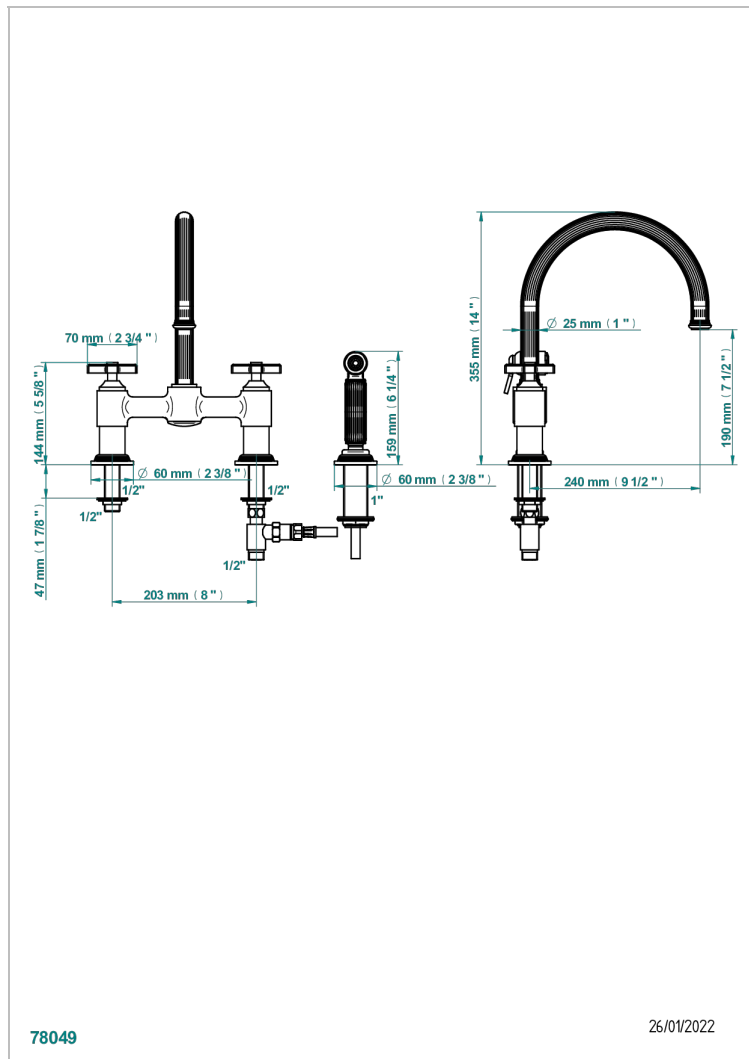

GRAND CENTRAL WITH WHITE ONYX CROSS HANDLE

U9R-159DM/US

THG
PARIS

Two hole bridge kitchen faucet with side spray

78049

26/01/2022

CHARACTERISTIC

- Grand central with white onyx cross handle
- Two hole bridge kitchen faucet with side spray