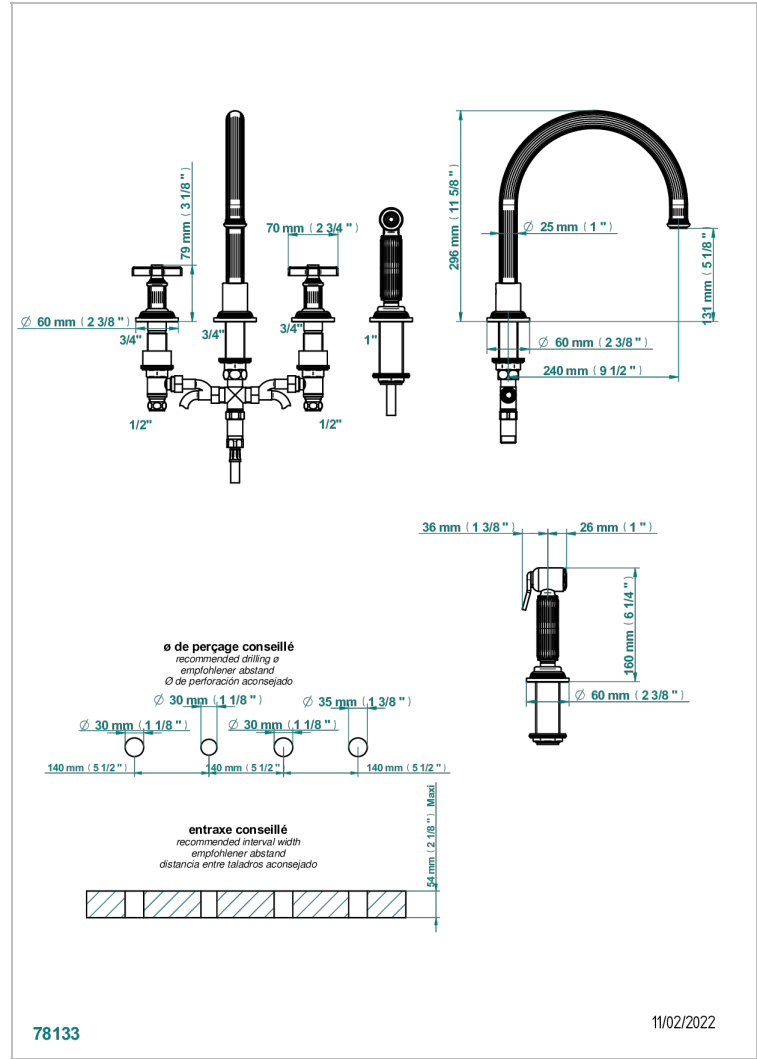

# GRAND CENTRAL WITH METAL CROSS HANDLES

U9K-4211/US

Three hole kitchen faucet with side spray

## CHARACTERISTIC

- Grand central with metal cross handles
- Three hole kitchen faucet with side spray