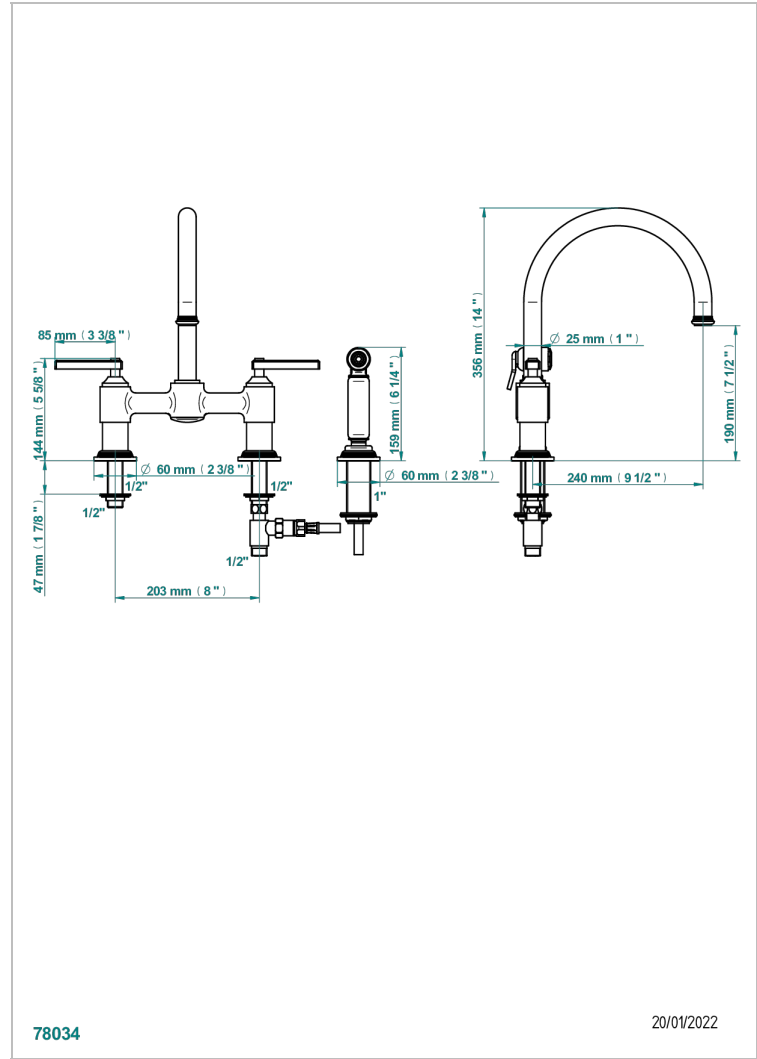

WEST COAST WITH WHITE ONYX LEVER HANDLES

U9H-159DM/US

THG[®]
PARIS

Two hole bridge kitchen faucet with side spray

CHARACTERISTIC

- West Coast with white onyx lever handles
- Two hole bridge kitchen faucet with side spray