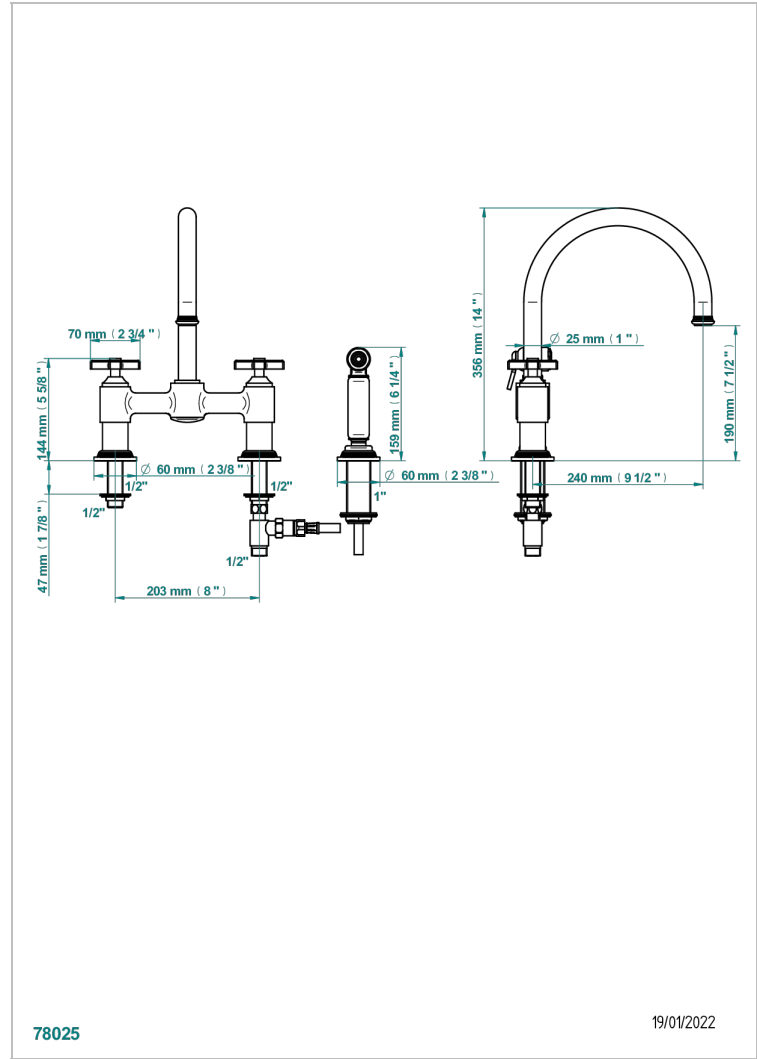

WEST COAST WITH BLACK ONYX CROSS HANDLES

U9E-159DM/US

Two hole bridge kitchen faucet with side spray

CHARACTERISTIC

- West Coast with black onyx cross handles
- Two hole bridge kitchen faucet with side spray