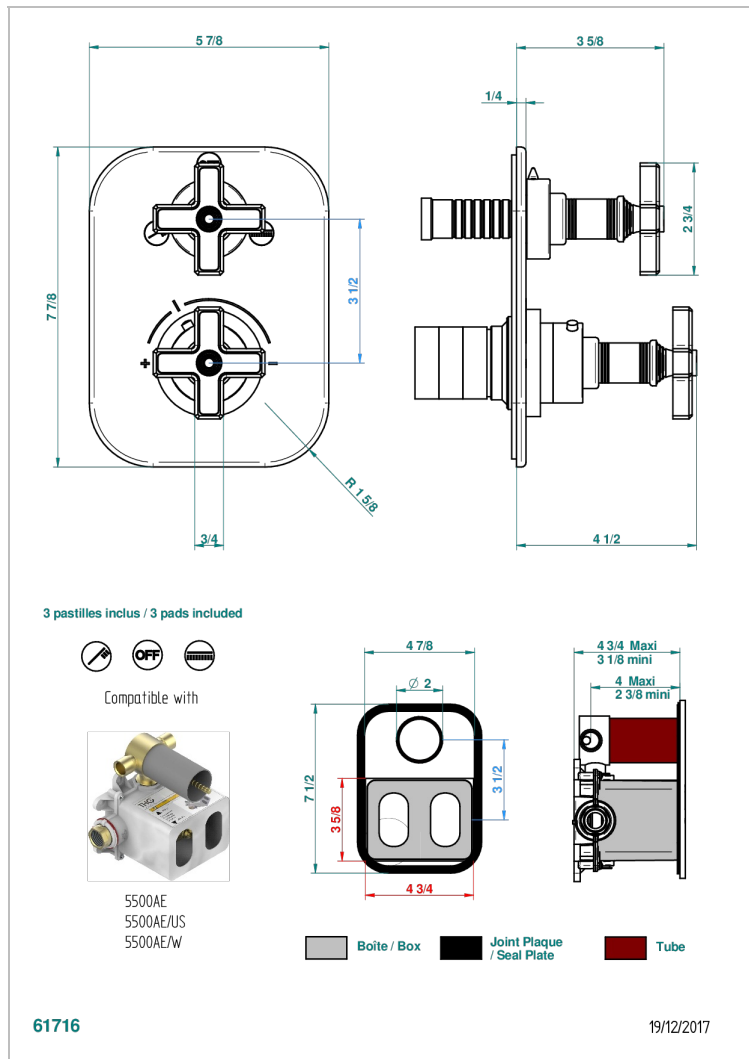

WEST COAST CROSS HANDLES, WITH GUILLOCHE DECOR

U9C-5500BE

Trim for THG thermostat with 2-way diverter, rough part supplied with fixing box ref. 5 500AE/US

CHARACTERISTIC

- Built-in thermostatic cover for 5500AE - 5500AE/US - 5500AE/W with 2 no.1/2" outputs and 1 stop function
- Requires concealed thermostat Ref 5500AE - 5500AE/US - 5500AE/W
- For Shower 2 functions - non simultaneous -
- Temperature control knob with security stop at 38°C
- Solid brass plate and knob
- ASME : ASME A112.18.1-2011/CSA B125.1-11
- DVGW : DW-6512CQ0608

STANDARDS

RELATED SKU'S

- Ref. G00-5500AE/US 3/4" THG thermostat with 2-way diverter with wax cartridge with stop valve and 2 outlets delivered with a built-in box, no trim
- Ref. G00-5100G Reinforced stop ring for THG thermostatic with fixing set