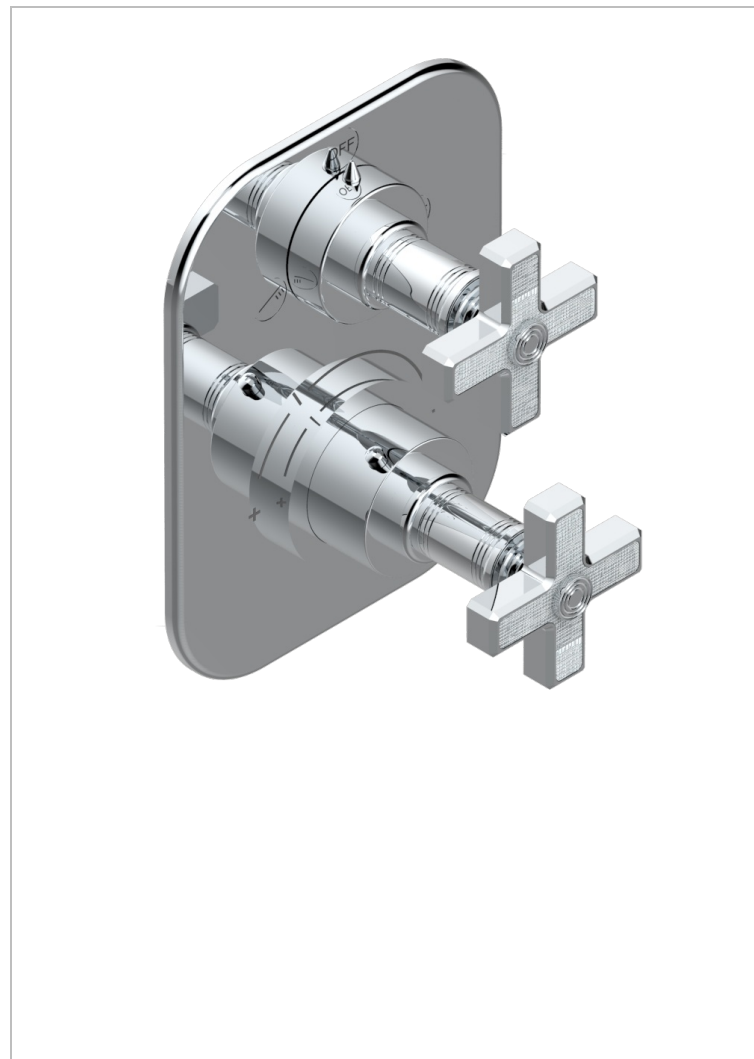

WEST COAST CROSS HANDLES, WITH GUILLOCHE DECOR

U9C-5500BE

Trim for THG thermostat with 2-way diverter, rough part supplied with fixing box ref. 5 500AE/US

CHARACTERISTIC

- Built-in thermostatic cover for 5500AE - 5500AE/US - 5500AE/W with 2 no.1/2" outputs and 1 stop function
- Requires concealed thermostat Ref 5500AE - 5500AE/US - 5500AE/W
- For Shower 2 functions - non simultaneous -
- Temperature control knob with security stop at 38°C
- Solid brass plate and knob
- ASME : ASME A112.18.1-2011/CSA B125.1-11
- DVGW : DW-6512CQ0608

STANDARDS

RELATED SKU'S

- Ref. G00-5500AE/US 3/4" THG thermostat with 2-way diverter with wax cartridge with stop valve and 2 outlets delivered with a built-in box, no trim
- Ref. G00-5100G Reinforced stop ring for THG thermostatic with fixing set