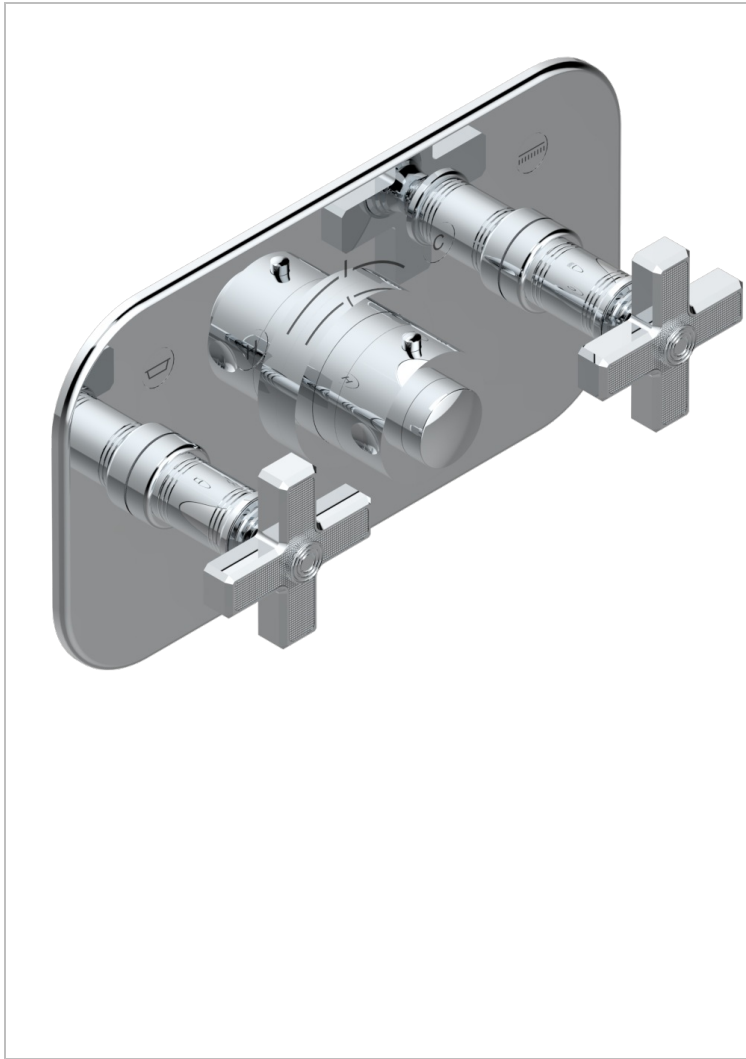

# WEST COAST CROSS HANDLES, WITH GUILLOCHE DECOR

U9C-5401BEH

Trim for thermostatic mixer with 2 valves item to be installed horizontal . to adapt on 5 401AHC or 5 401AHM

## CHARACTERISTIC

- West coast cross handles, with Guilloché decor
- Trim for thermostatic mixer with 2 valves item to be installed horizontal . to adapt on 5 401AHC or 5 401AHM

## RELATED SKU'S

- Ref. G00-5401AHC 3/4" THG thermostat, 60 l/mn with two valves with wax cartridge delivered with a built-in box, without trim - to be installed horizontal ( for installation with cross handle)
- Ref. G00-5401AHM 3/4" THG thermostat, 60 l/mn with two valves with wax cartridge delivered with a built-in box, without trim - to be installed horizontal ( for installation with lever handle)