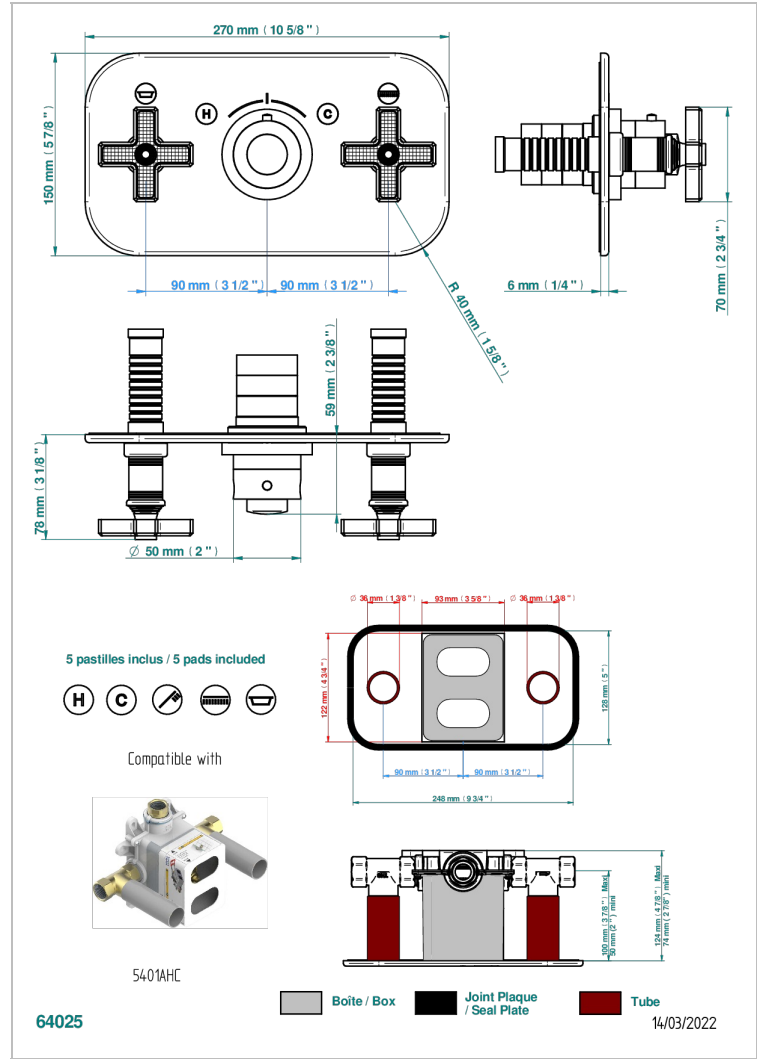

# WEST COAST CROSS HANDLES, WITH GUILLOCHE DECOR

U9C-5401BEH

Trim for thermostatic mixer with 2 valves item to be installed horizontal . to adapt on 5 401AHC or 5 401AHM

## CHARACTERISTIC

- West coast cross handles, with Guilloché decor
- Trim for thermostatic mixer with 2 valves item to be installed horizontal . to adapt on 5 401AHC or 5 401AHM

## RELATED SKU'S

- Ref. G00-5401AHC 3/4" THG thermostat, 60 l/mn with two valves with wax cartridge delivered with a built-in box, without trim - to be installed horizontal ( for installation with cross handle)
- Ref. G00-5401AHM 3/4" THG thermostat, 60 l/mn with two valves with wax cartridge delivered with a built-in box, without trim - to be installed horizontal ( for installation with lever handle)