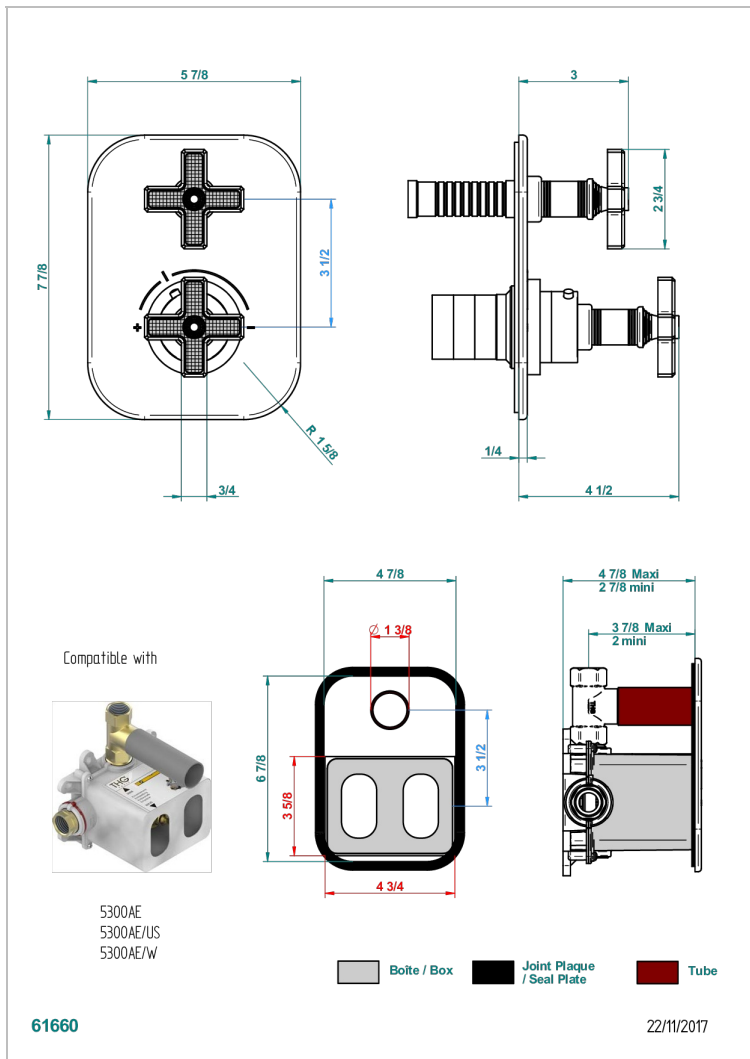

WEST COAST CROSS HANDLES, WITH GUILLOCHE DECOR

U9C-5300BE

Trim for THG thermostat 1 volume control, rough part supplied with fixing box ref.5 300AE/US

CHARACTERISTIC

- Built-in thermostatic cover for 5300AE - 5300AE/W - 5300AE/US with 1 no. 3/4" output
- Requires concealed thermostat réf 5300AE - 5300AE/W - 5300AE/US
- For shower 1 function
- Temperature control knob with security stop at 38°C
- Solid brass plate and knob
- ASME : ASME A112.18.1-2011/CSA B125.1-11
- DVGW : DW-6512CQ0608

STANDARDS

RELATED SKU'S

- Ref. G00-5300AE/US 3/4" THG thermostat, 60 l/mn with wax cartridge, with valve delivered, with a built-in box, no trim
- Ref. G00-5100G Reinforced stop ring for THG thermostatic with fixing set