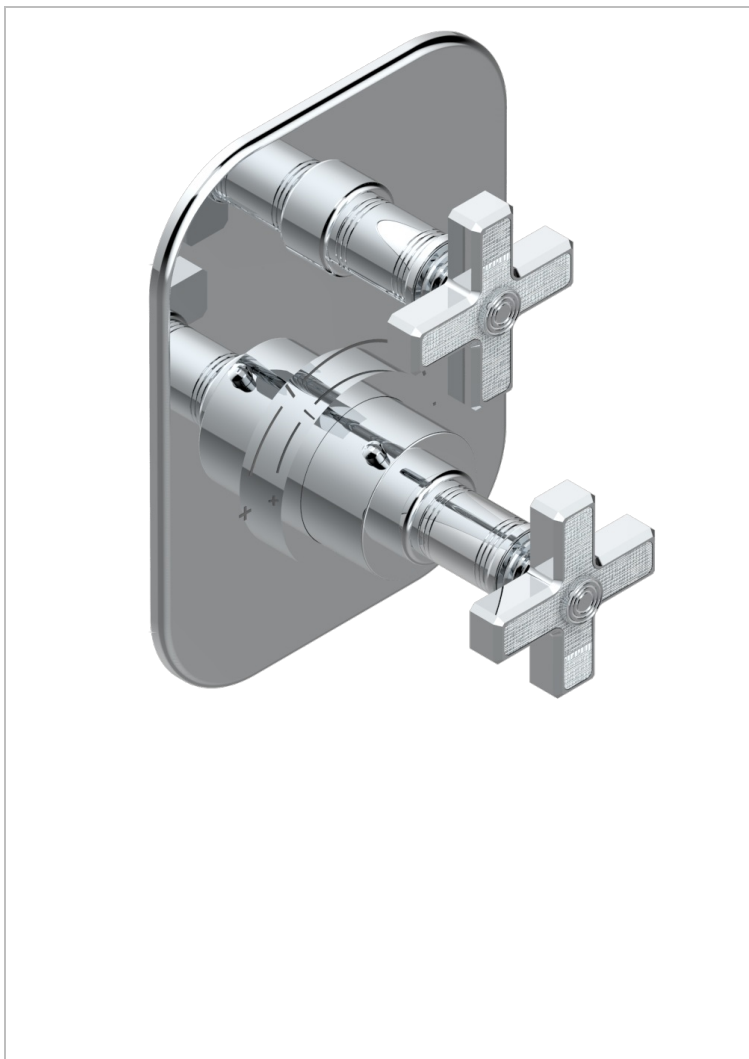

WEST COAST CROSS HANDLES, WITH GUILLOCHE DECOR

U9C-5300BE

Trim for THG thermostat 1 volume control, rough part supplied with fixing box ref.5 300AE/US

CHARACTERISTIC

- Built-in thermostatic cover for 5300AE - 5300AE/W - 5300AE/US with 1 no. 3/4" output
- Requires concealed thermostat réf 5300AE - 5300AE/W - 5300AE/US
- For shower 1 function
- Temperature control knob with security stop at 38°C
- Solid brass plate and knob
- ASME : ASME A112.18.1-2011/CSA B125.1-11
- DVGW : DW-6512CQ0608

STANDARDS

RELATED SKU'S

- Ref. G00-5300AE/US 3/4" THG thermostat, 60 l/mn with wax cartridge, with valve delivered, with a built-in box, no trim
- Ref. G00-5100G Reinforced stop ring for THG thermostatic with fixing set