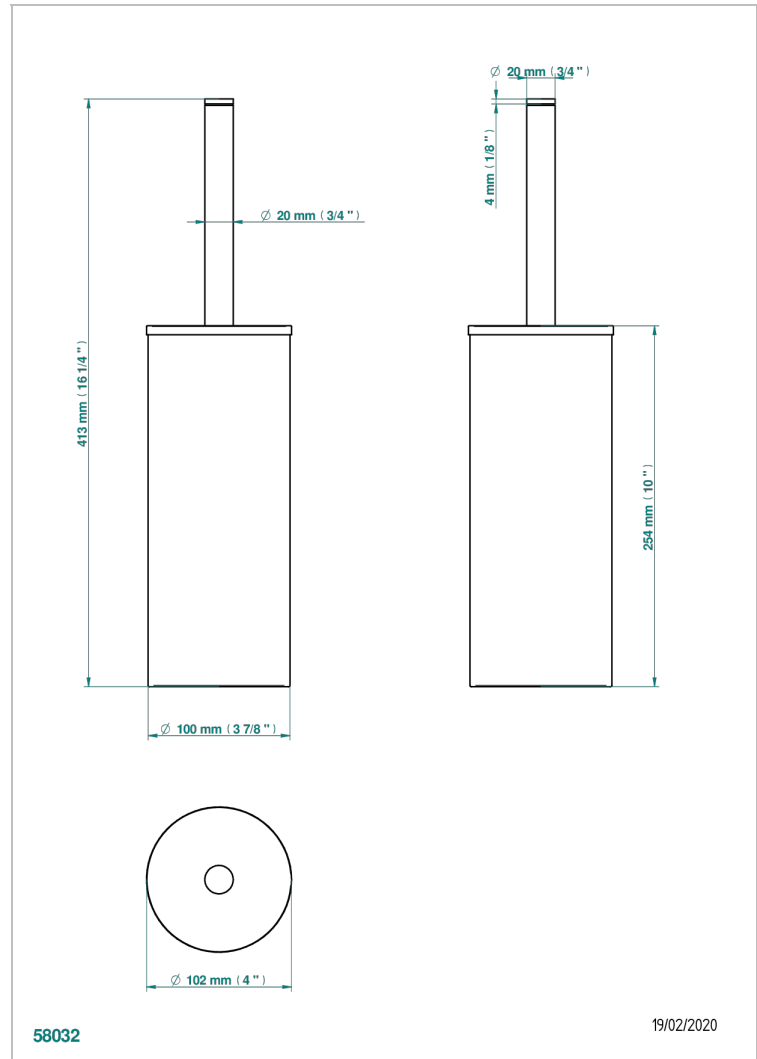

# WEST COAST CROSS HANDLES, WITH GUILLOCHE DECOR

U9C-4700C

THG<sup>®</sup>  
PARIS

Metal toilet brush holder with brush with cover floor mounted

## CHARACTERISTIC

- West coast cross handles, with Guilloché decor
- Metal toilet brush holder with brush with cover floor mounted