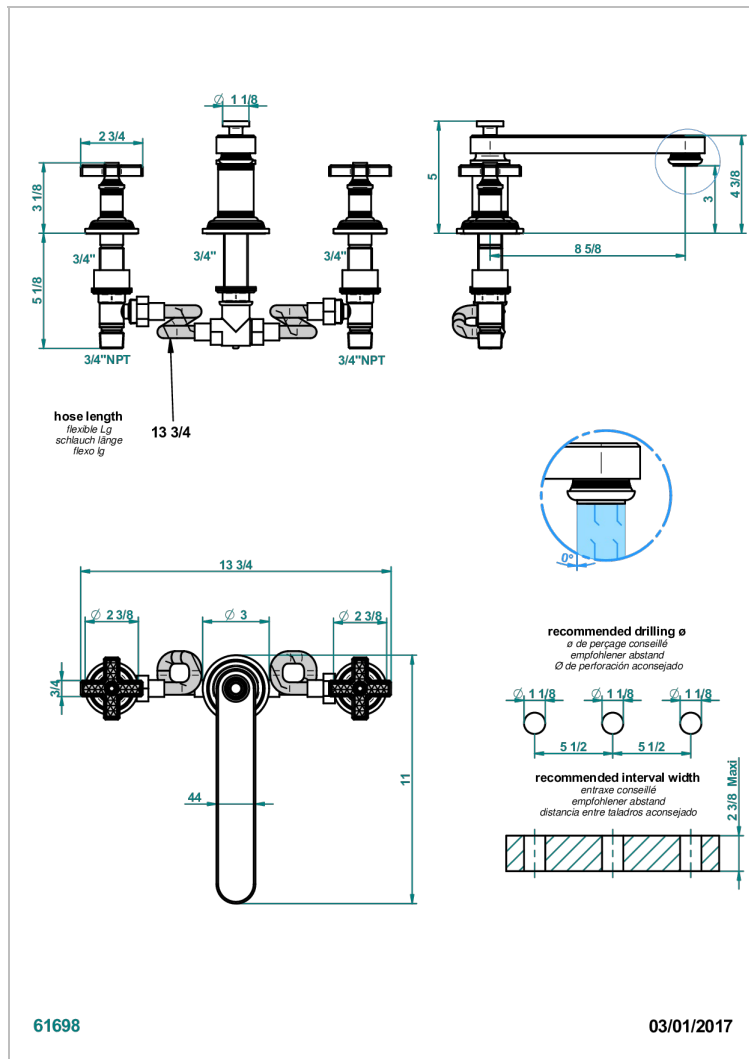

WEST COAST CROSS HANDLES, WITH GUILLOCHE DECOR

U9C-25SGBUS

Roman tub set, low spout with 3/4" valves

CHARACTERISTIC

- West coast cross handles, with Guilloché decor
- Roman tub set, low spout with 3/4" valves