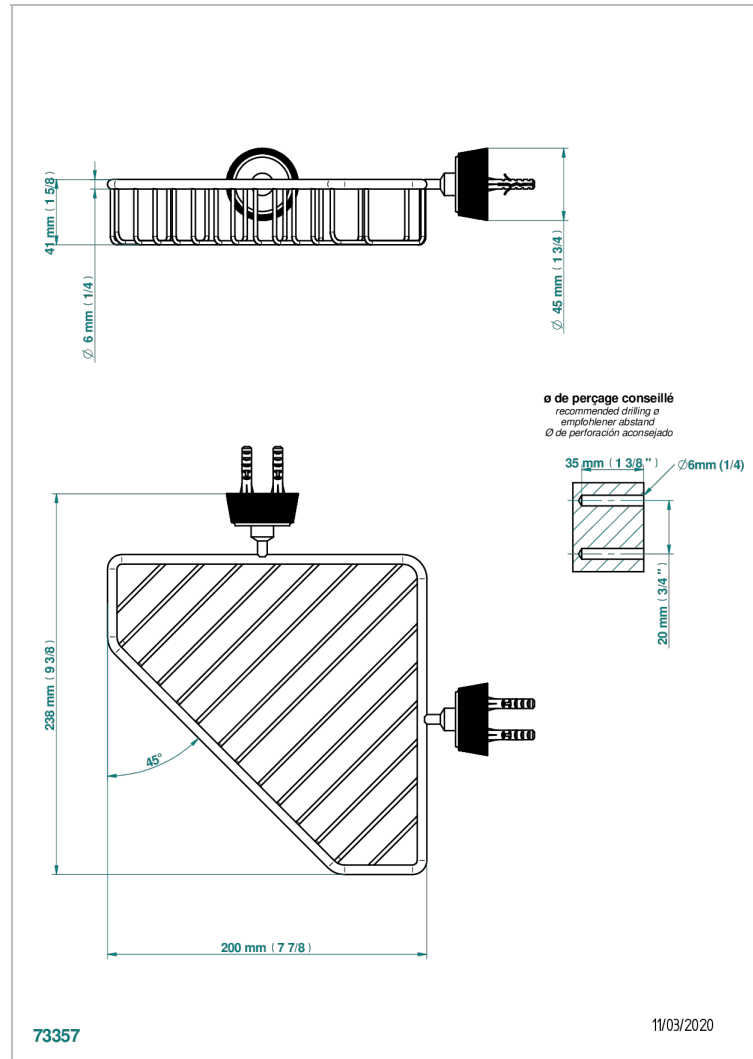

CORVAIR WITH LEVER HANDLES

U8E-3623

Large corner soap basket, wall mounted

CHARACTERISTIC

- Corvaire with lever handles
- Large corner soap basket, wall mounted

AVAILABLE FINITIONS

Blush PVD - H62
Brass color PVD - H49
Brown bronze color PVD - F33
Chrome polished - A02
Gold color PVD - H52
Gold mat - F07

Nickel color PVD - H55
Nickel polished - B01
Polished chrome with gold inlay - GA1
Silver polished, antique - H03
Soft gold - F30
Soft matt gold - F31

Umber PVD - H66