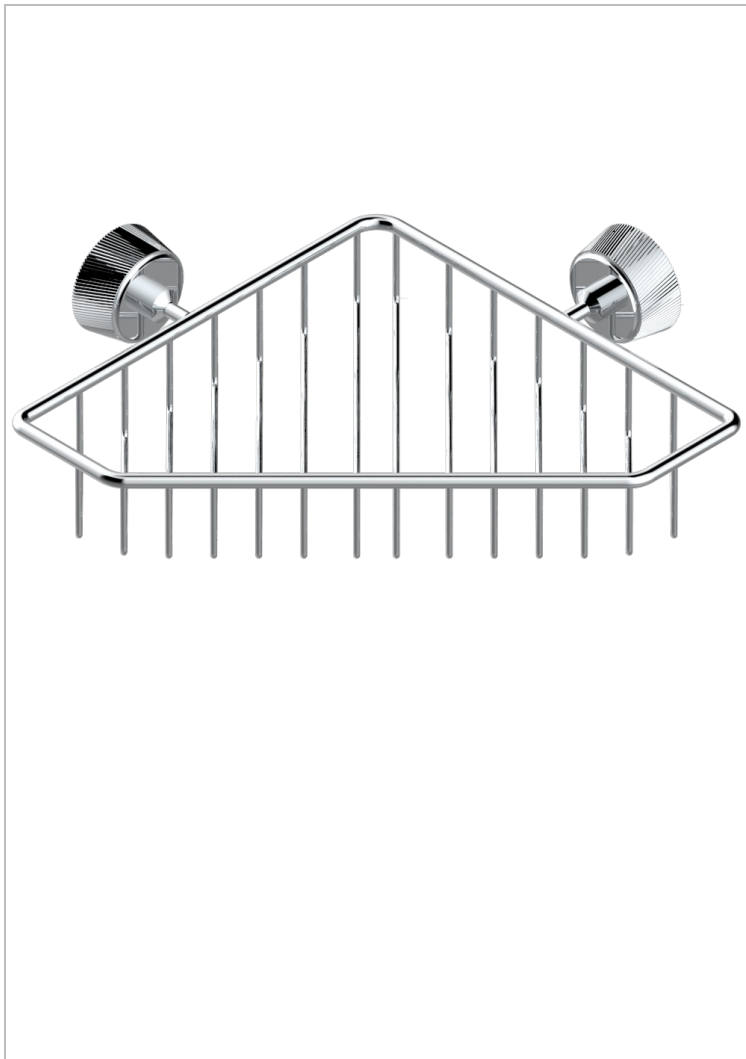

CORVAIR WITH LEVER HANDLES

U8E-3623

Large corner soap basket, wall mounted

CHARACTERISTIC

- Corvaire with lever handles
- Large corner soap basket, wall mounted

AVAILABLE FINITIONS

Blush PVD - H62
Brass color PVD - H49
Brown bronze color PVD - F33
Chrome polished - A02
Gold color PVD - H52
Gold mat - F07

Gold polished - F01
Graphite PVD - H64
Light coated bronze - D01
Matt Umber PVD - H67
Matt blush PVD - H60
Matt brass color PVD - H50

Matt brown bronze color PVD - F34
Matt chrome (American satin) - C02
Matt gold color PVD - H53
Matt graphite PVD - H65
Matt nickel (American satin) - C01
Matt nickel color PVD - H56

Nickel color PVD - H55
Nickel polished - B01
Polished chrome with gold inlay - GA1
Silver polished, antique - H03
Soft gold - F30
Soft matt gold - F31

Umber PVD - H66