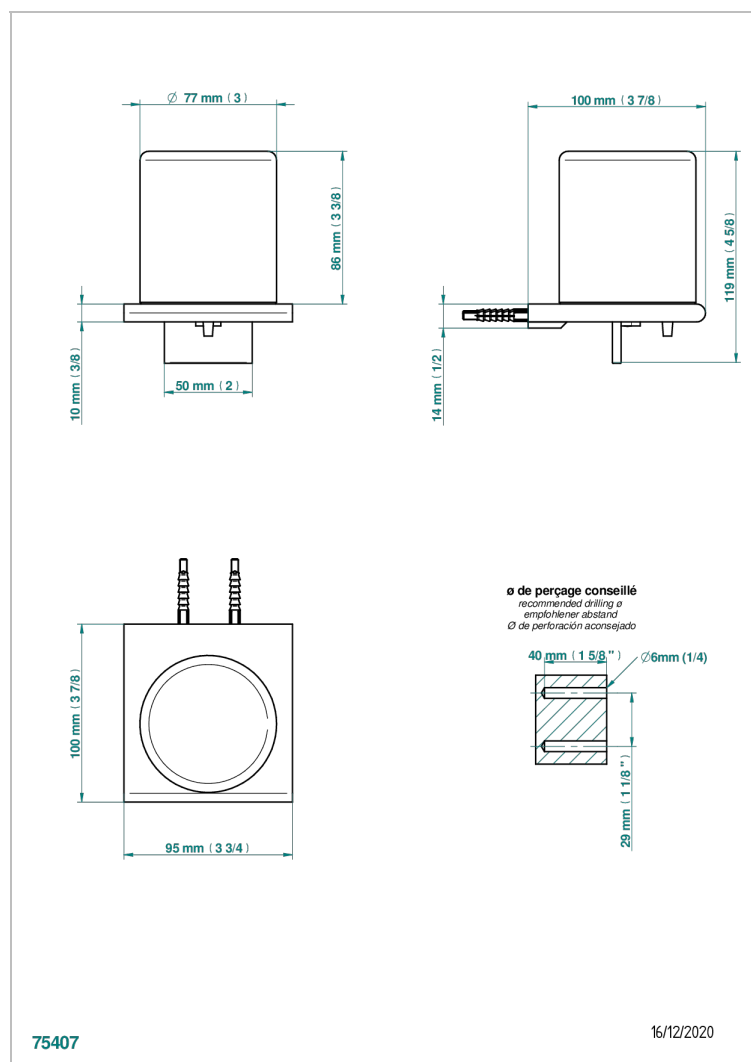

ICON-X CARBON GOLD WITH LEVER HANDLES

U7T-613

wall liquid soap dispenser

CHARACTERISTIC

- Icon-x carbon gold with lever handles
- wall liquid soap dispenser

AVAILABLE FINITIONS

Blush PVD - H62
Brass color PVD - H49
Brown bronze color PVD - F33
Chrome polished - A02
Gold color PVD - H52
Gold mat - F07