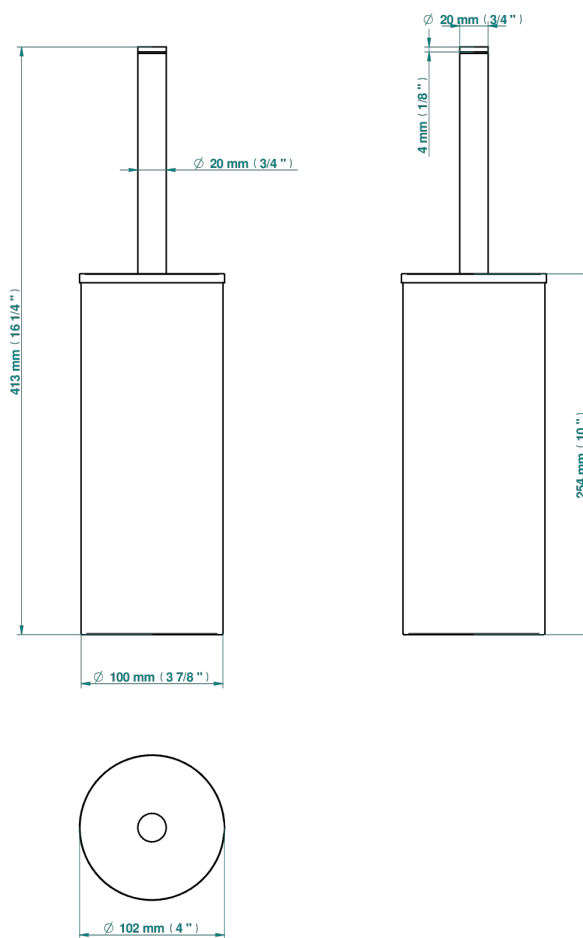

ICON-X CARBON GOLD WITH LEVER HANDLES

U7T-4700C

THG[®]
PARIS

Metal toilet brush holder with brush with cover floor mounted

58032

19/02/2020

CHARACTERISTIC

- Icon-x carbon gold with lever handles
- Metal toilet brush holder with brush with cover floor mounted