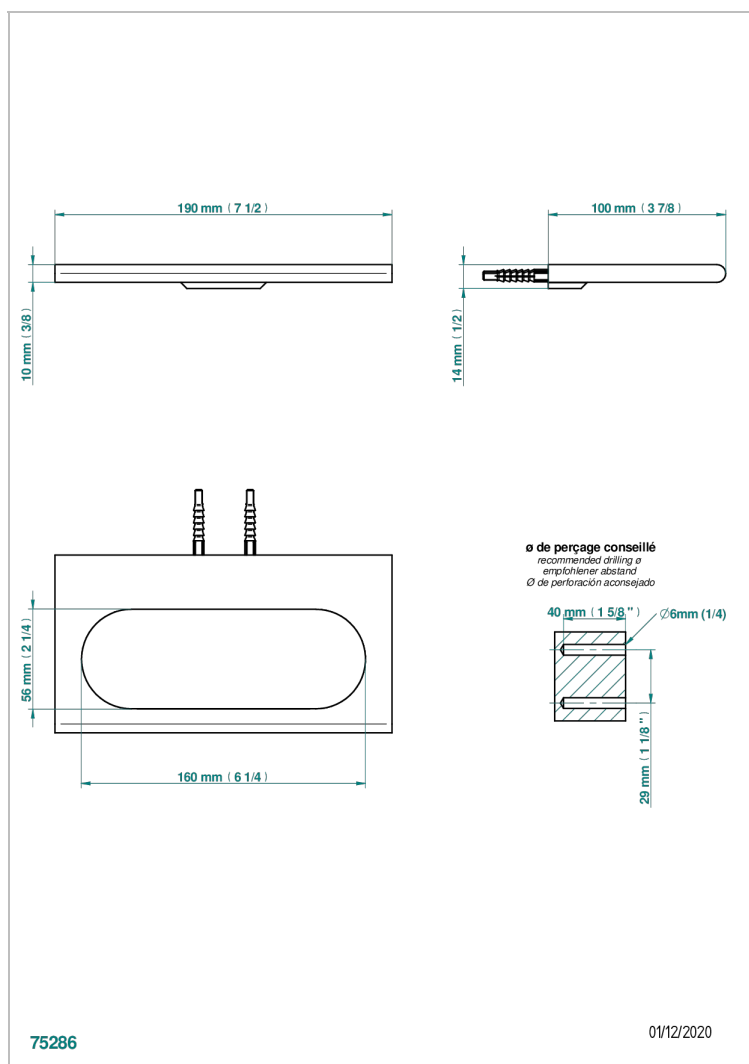

ICON-X CARBON GOLD

U7S-504N

Towel ring

THG[®]
PARIS

CHARACTERISTIC

- Icon-x carbon gold
- Towel ring

AVAILABLE FINITIONS

Blush PVD - H62
Brass color PVD - H49
Brown bronze color PVD - F33
Chrome polished - A02
Gold color PVD - H52
Gold mat - F07