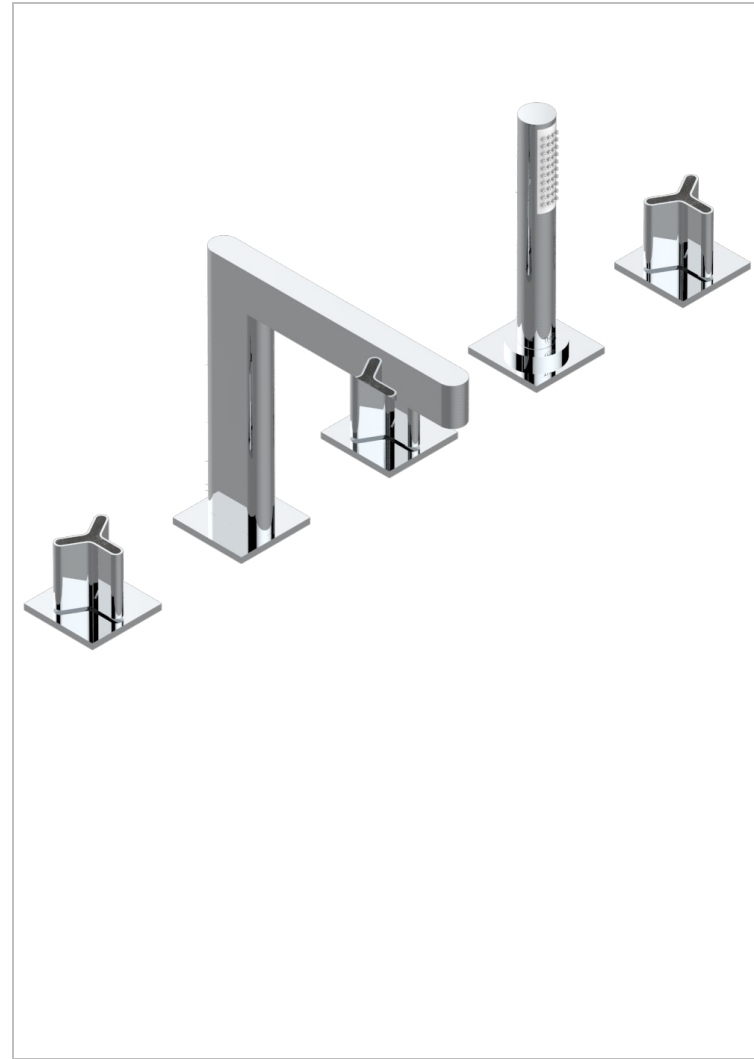

ICON-X CARBON GOLD

U7S-1132SGUS

THG[®]
PARIS

Roman tub set with 2 x 3/4" valves and rim mounted ceramic mixer with progressive cartridge and handshower

CHARACTERISTIC

- Icon-x carbon gold
- Roman tub set with 2 x 3/4" valves and rim mounted ceramic mixer with progressive cartridge and handshower