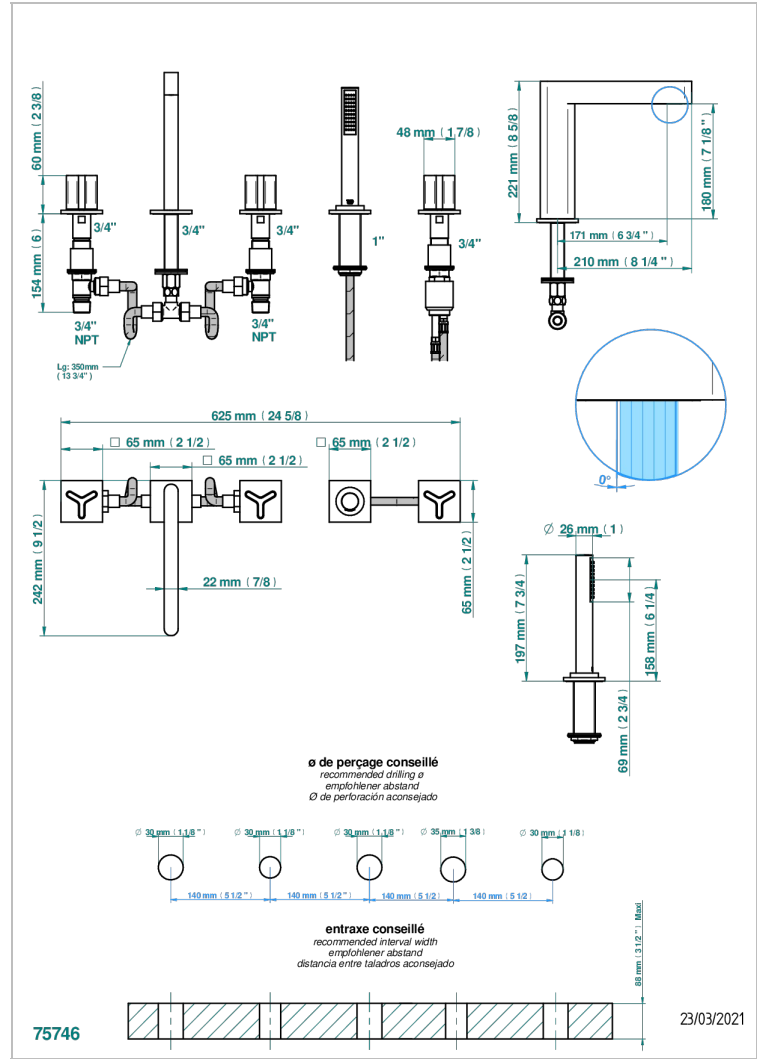

ICON-X CARBON GOLD

U7S-1132SGUS

THG[®]
PARIS

Roman tub set with 2 x 3/4" valves and rim mounted ceramic mixer with progressive cartridge and handshower

CHARACTERISTIC

- Icon-x carbon gold
- Roman tub set with 2 x 3/4" valves and rim mounted ceramic mixer with progressive cartridge and handshower