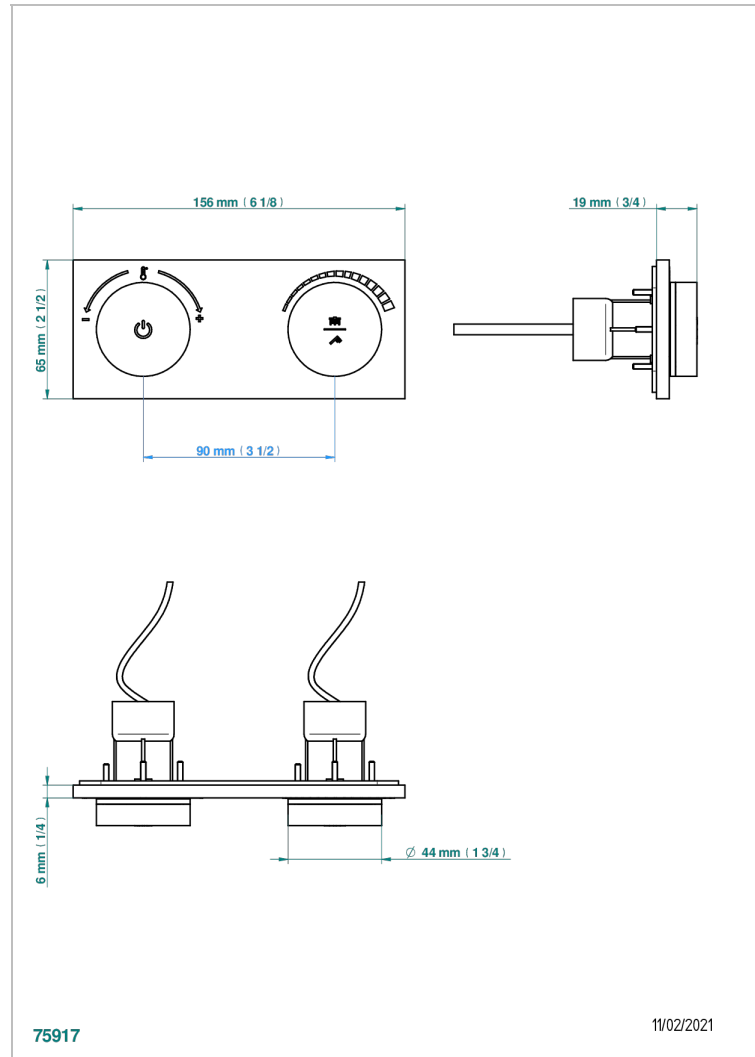

ICON-X TITANIUM WITH LEVER HANDLES

U7M-6772DB

THG
PARIS

Trim for electronic wall-mounted shower control, on/off and temperature control, 2 functions

75917

11/02/2021

CHARACTERISTIC

- Icon-x titanium with lever handles
- Trim for electronic wall-mounted shower control, on/off and temperature control, 2 functions