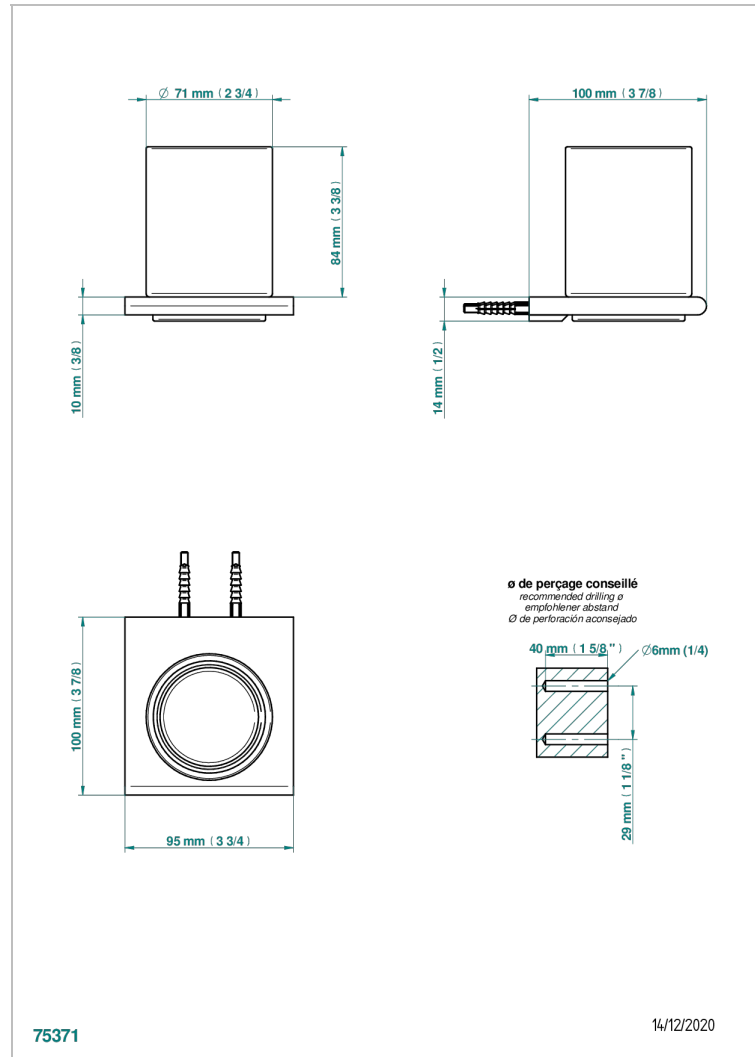

ICON-X TITANIUM WITH LEVER HANDLES

U7M-536

Tumbler holder, wall mounted

THG
PARIS

CHARACTERISTIC

- Icon-x titanium with lever handles
- Tumbler holder, wall mounted

AVAILABLE FINITIONS

Blush PVD - H62
Brass color PVD - H49
Brown bronze color PVD - F33
Chrome polished - A02
Gold color PVD - H52
Gold mat - F07