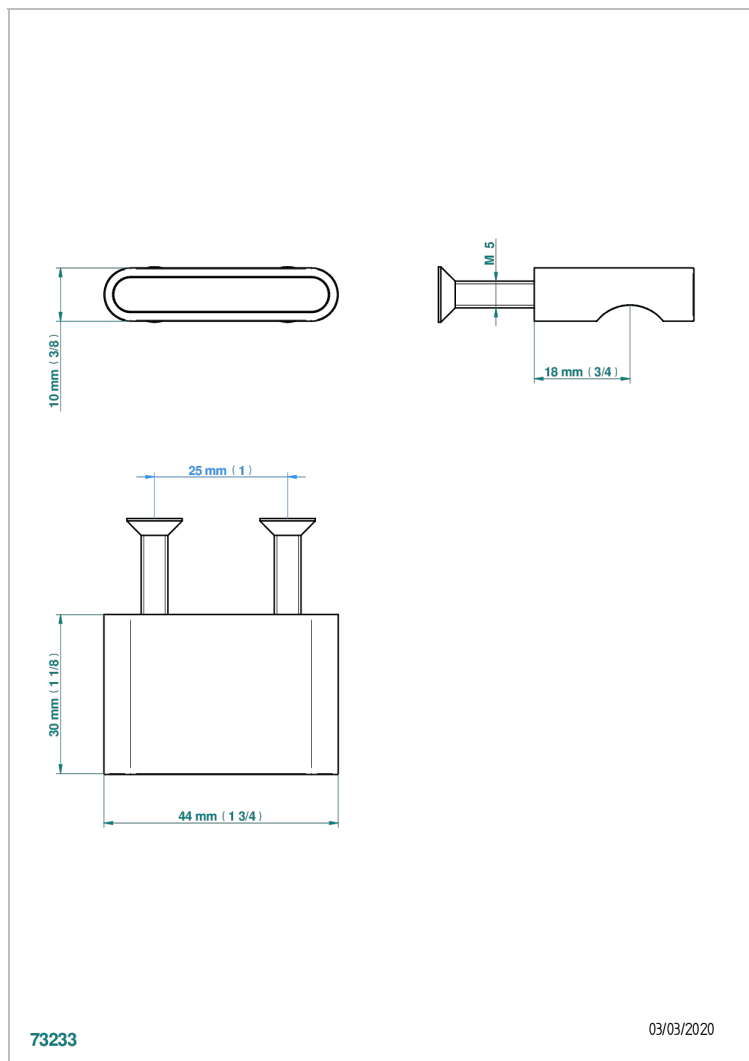

ICON-X TITANIUM WITH LEVER HANDLES

U7M-26BT

Small size knob

THG[®]
PARIS

CHARACTERISTIC

- Icon-x titanium with lever handles
- Small size knob

AVAILABLE FINITIONS

Blush PVD - H62
Brass color PVD - H49
Brown bronze color PVD - F33
Chrome polished - A02
Gold color PVD - H52
Gold mat - F07