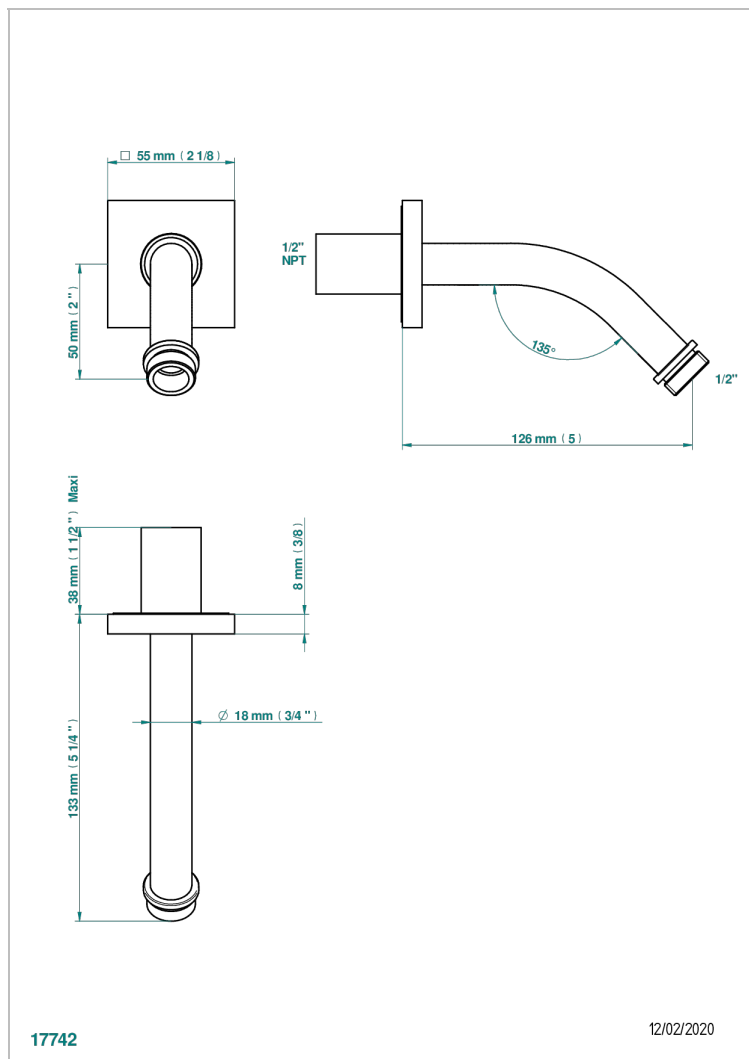

ICON-X TITANIUM

U7L-82/US

Horizontal shower arm, 45°, lg: 4" 3/4

THG[®]
PARIS

17742

12/02/2020

CHARACTERISTIC

- Icon-x titanium
- Horizontal shower arm, 45°, lg: 4" 3/4