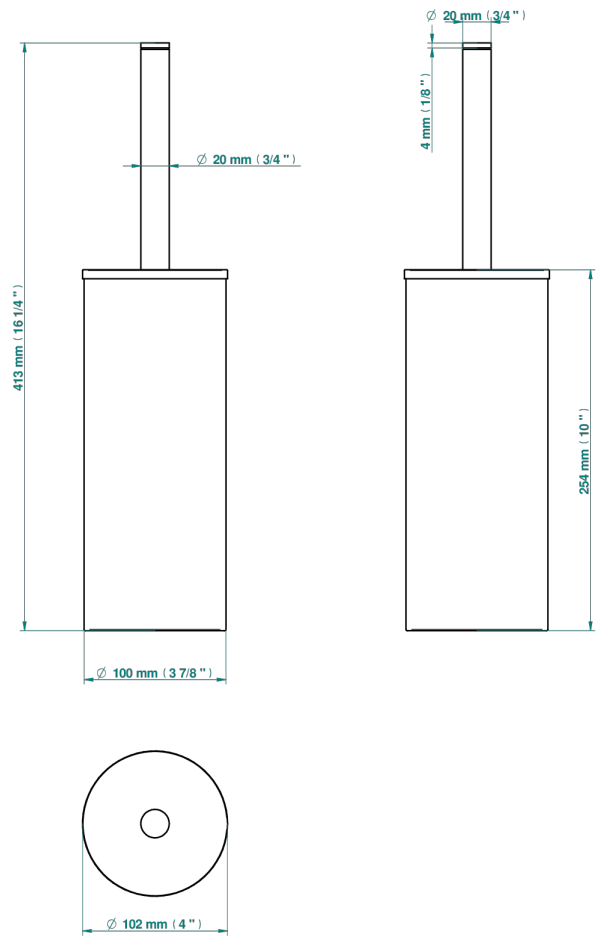

ICON-X TITANIUM

U7L-4700C

Metal toilet brush holder with brush with cover floor mounted

58032

19/02/2020

CHARACTERISTIC

- Icon-x titanium
- Metal toilet brush holder with brush with cover floor mounted

AVAILABLE FINITIONS