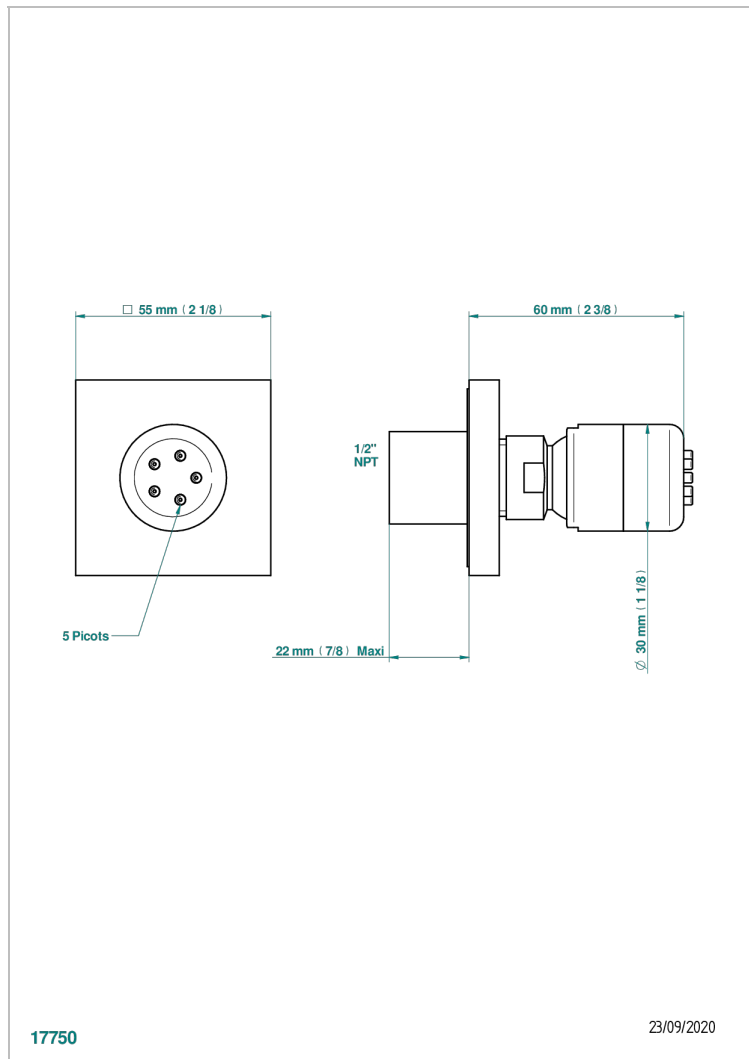

ICON-X TITANIUM

U7L-290/BUS

Body spray 1/2" with Easyclean system

CHARACTERISTIC

- Icon-x titanium
- Body spray 1/2" with Easyclean system

AVAILABLE FINITIONS

Blush PVD - H62
Brass color PVD - H49
Brown bronze color PVD - F33
Chrome polished - A02
Gold color PVD - H52
Gold mat - F07